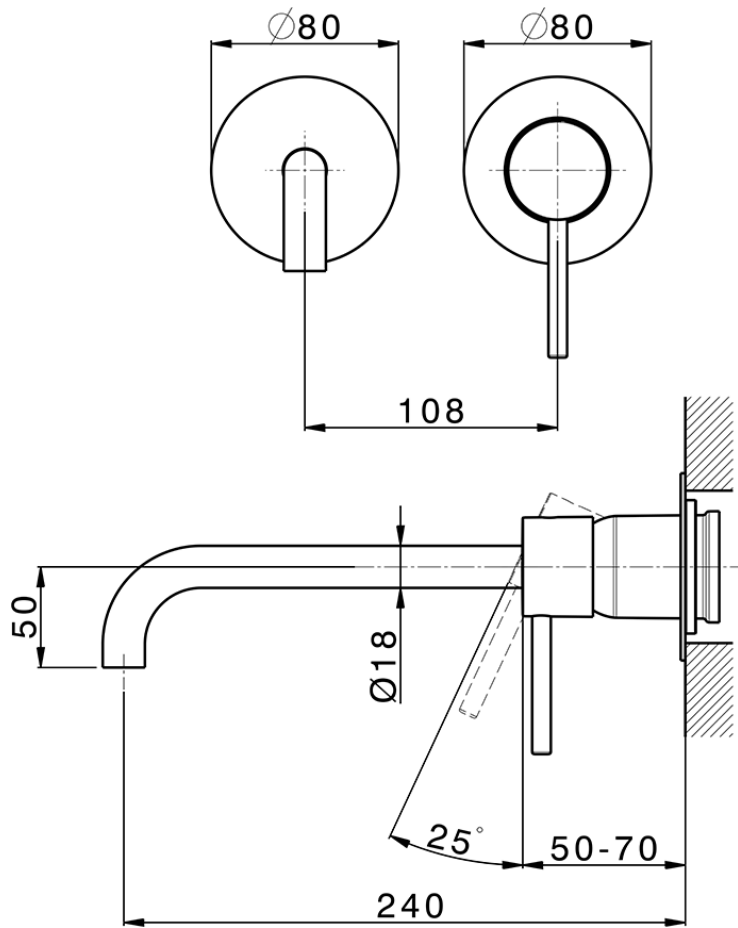

Exposed part for single lever washbasin valve M32_MT005511

MT005511

<https://en.huberitalia.com/exposed-part-for-single-lever-washbasin-valve-m32-mt005511>

Piastra/Plate/Plaque/Platte/Placa

2-3mm: XX 56-76

10mm: XX 48-68