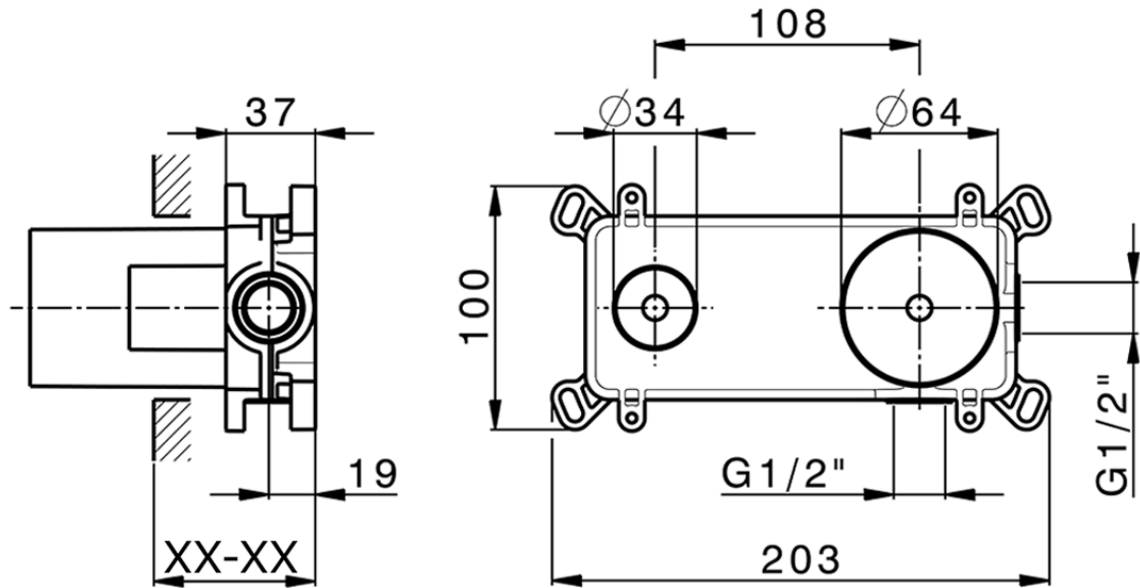

Exposed part for single lever washbasin valve M32_MT005511

MT005511

<https://en.huberitalia.com/exposed-part-for-single-lever-washbasin-valve-m32-mt005511>

Piastra/Plate/Plaque/Platte/Placa

2-3mm: XX 56-76

10mm: XX 48-68