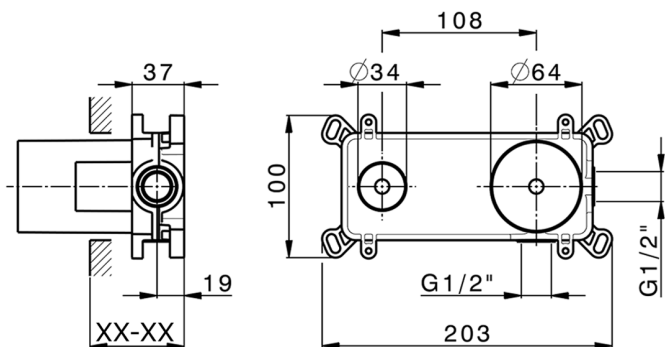

Exposed part for single lever washbasin valve M32_MT005511

MODEL **MT005511**

Exposed part for single lever washbasin valve, without concealed part, spout L.250 mm, for item Easy-Box ZB002450 and art. ZB025510

Concealed single lever washbasin mixer Easy-Box CONCEALED_ZB002450

MODEL **ZB002450**

Concealed single lever washbasin mixer
Easy-Box, with protection guard box, without trim kit

AVAILABLE FINISHINGS

CHARACTERISTICS

Concealed **1**
Cartridge Spare Parts **ZZ95409000**
35 mm Cartridge

Piastra/Plate/Plaque/Platte/Placa

2-3mm: XX 56-76

10mm: XX 48-68

EcoStop

EcoStop feature limits water flow to approximately 50% of maximum output with one point of resistance on setting. Push slightly past the middle stop only when full water output is required. This will save water up to 50%.