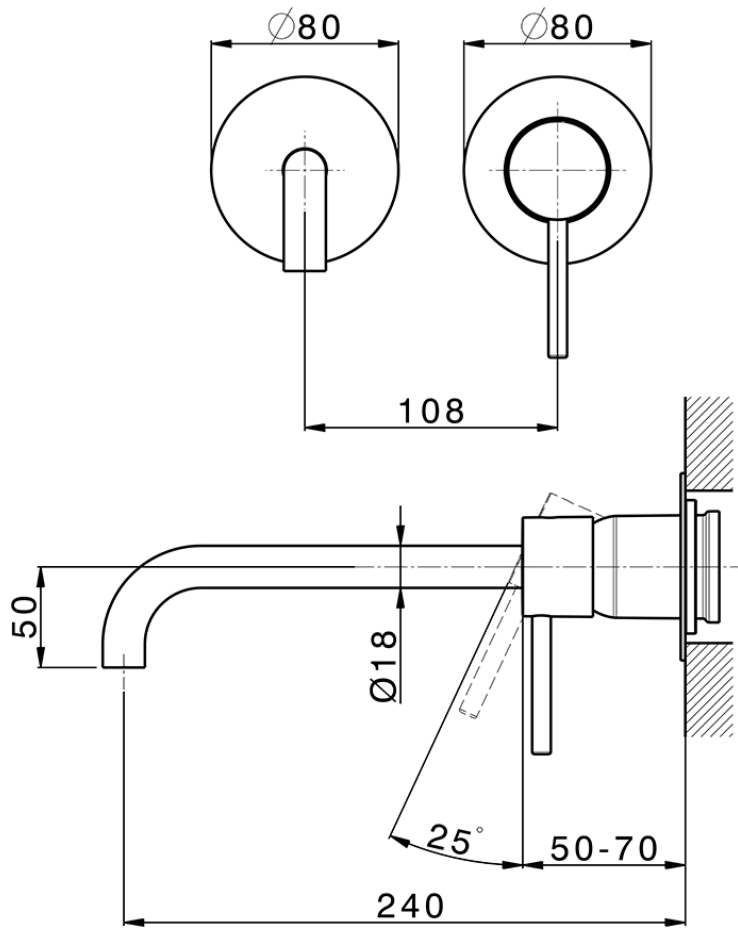

## Exposed part for single lever washbasin valve M32\_MT005511

MT005511

<https://en.huberitalia.com/exposed-part-for-single-lever-washbasin-valve-m32-mt005511>

Piastra/Plate/Plaque/Platte/Placa

2-3mm: XX 56-76

10mm: XX 48-68