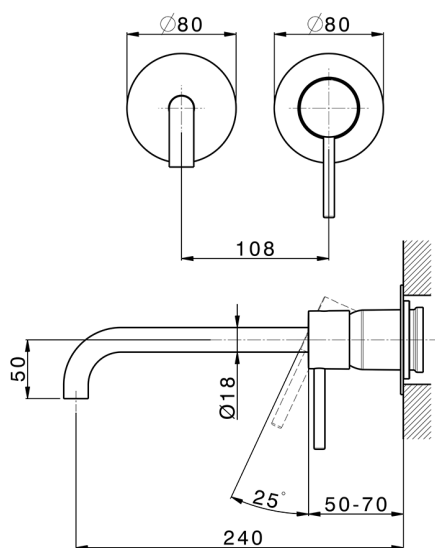

Exposed part for single lever washbasin valve M32_MT005511

MODEL **MT005511**

Exposed part for single lever washbasin valve, without concealed part, spout L.250 mm, for item Easy-Box ZB002450 and art. ZB025510

AVAILABLE FINISHINGS

-  **21** 21 Chrome
-  **26** 26 Old Copper
-  **2F** 2F Brushed Nickel
-  **2W** 2W Brushed Gold
-  **40** 40 Matt Black
-  **4Q** 4Q Matt White

CHARACTERISTICS

Installation **Concealed**
 Required concealed parts **ZB002450**

Concealed single lever washbasin mixer Easy-Box CONCEALED_ZB002450

MODEL **ZB002450**

Concealed single lever washbasin mixer
Easy-Box, with protection guard box, without trim kit

AVAILABLE FINISHINGS

CHARACTERISTICS

Concealed **1**
Cartridge Spare Parts **ZZ95409000**
35 mm Cartridge

Piastra/Plate/Plaque/Platte/Placa

2-3mm: XX 56-76

10mm: XX 48-68

EcoStop

EcoStop feature limits water flow to approximately 50% of maximum output with one point of resistance on setting. Push slightly past the middle stop only when full water output is required. This will save water up to 50%.