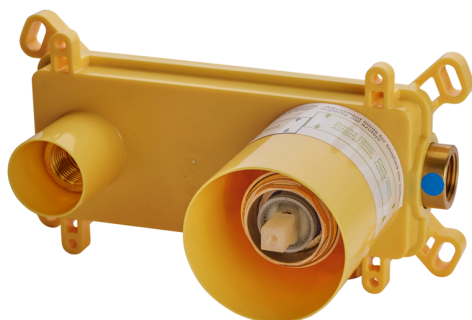

Exposed part for single lever washbasin valve M32_MT005511

MODEL **MT005511**

Exposed part for single lever washbasin valve, without concealed part, spout L.250 mm, for item Easy-Box ZB002450 and art. ZB025510

AVAILABLE FINISHINGS

-  **21** 21 Chrome
-  **26** 26 Old Copper
-  **2F** 2F Brushed Nickel
-  **2W** 2W Brushed Gold
-  **40** 40 Matt Black
-  **4Q** 4Q Matt White

CHARACTERISTICS

Installation **Concealed**
 Required concealed parts **ZB002450**

Concealed single lever washbasin mixer Easy-Box CONCEALED_ZB002450

MODEL **ZB002450**

Concealed single lever washbasin mixer
Easy-Box, with protection guard box, without trim kit

AVAILABLE FINISHINGS

CHARACTERISTICS

Concealed **1**
Cartridge Spare Parts **ZZ95409000**
35 mm Cartridge

Piastra/Plate/Plaque/Platte/Placa

2-3mm: XX 56-76

10mm: XX 48-68

EcoStop

EcoStop feature limits water flow to approximately 50% of maximum output with one point of resistance on setting. Push slightly past the middle stop only when full water output is required. This will save water up to 50%.