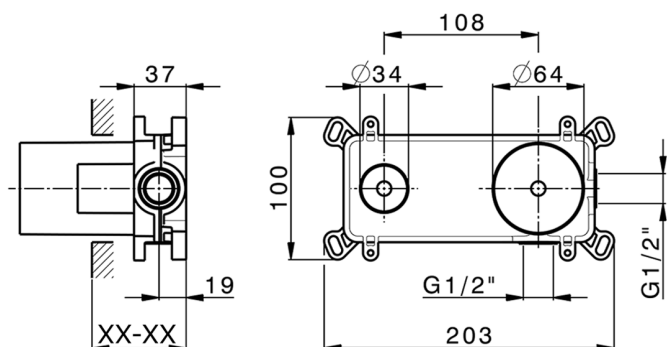

Exposed part for single lever washbasin valve M32_MT005511

MODEL **MT005511**

Exposed part for single lever washbasin valve, without concealed part, spout L.250 mm, for item Easy-Box ZB002450 and art. ZB025510

Concealed single lever washbasin mixer Easy-Box CONCEALED_ZB002450

MODEL **ZB002450**

Concealed single lever washbasin mixer
Easy-Box, with protection guard box, without trim kit

AVAILABLE FINISHINGS

CHARACTERISTICS

Concealed **1**
Cartridge Spare Parts **ZZ95409000**
35 mm Cartridge

Piastra/Plate/Plaque/Platte/Placa

2-3mm: XX 56-76

10mm: XX 48-68

EcoStop

EcoStop feature limits water flow to approximately 50% of maximum output with one point of resistance on setting. Push slightly past the middle stop only when full water output is required. This will save water up to 50%.