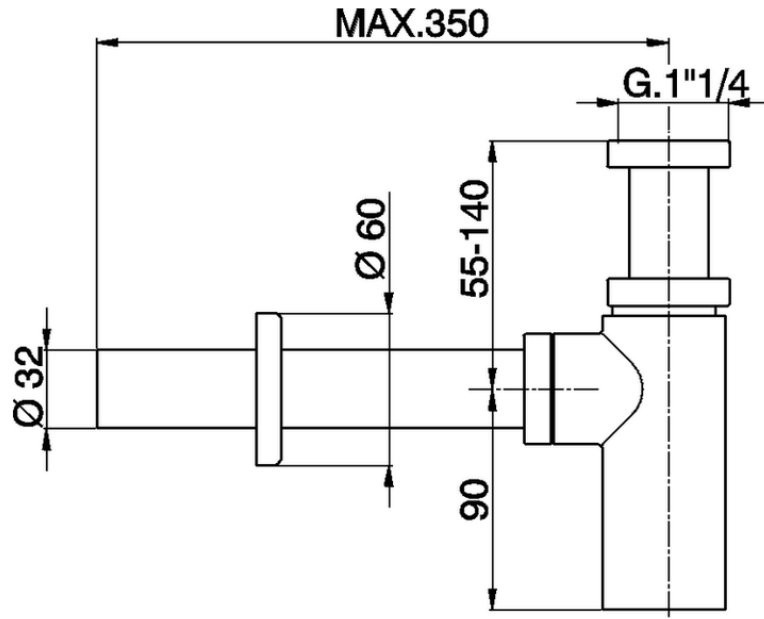

1"1/4 Minimal siphon COMPONENTS_ZB004042

ZB004042

<https://en.huberitalia.com/11-4-minimal-siphon-components-zb004042>

2024-12-19