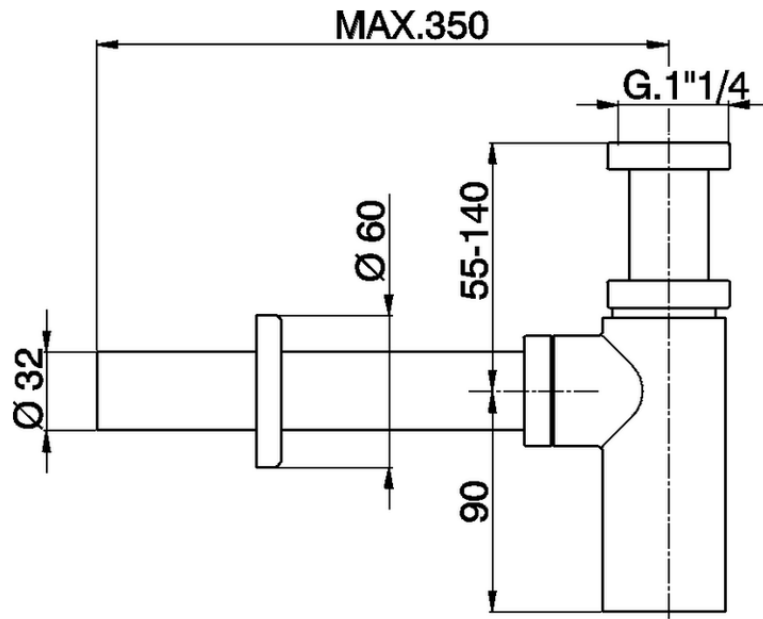

1"1/4 Minimal siphon COMPONENTS_ZB004042

ZB004042

<https://en.huberitalia.com/11-4-minimal-siphon-components-zb004042>

2024-12-23