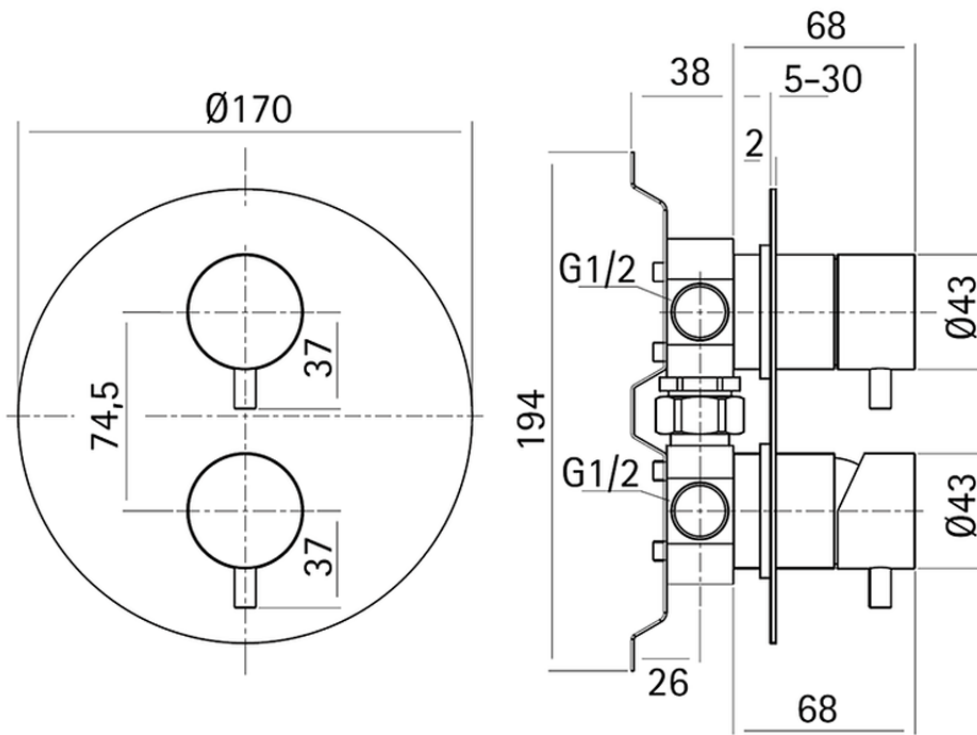

Concealed single lever bath-shower valve LYNOX_LX000213

LX000213

<https://en.huberitalia.com/concealed-single-lever-bath-shower-valve-lynnox-lx000213>

2024-12-18