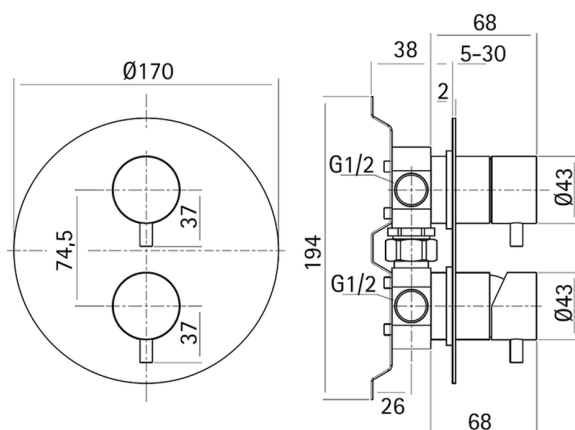

Concealed single lever bath-shower valve LYNOX_LX000213

MODEL **LX000213**

Concealed single lever bath-shower valve, with concealed part, 2-Way rotating diverter, Inox AISI 316L

AVAILABLE FINISHINGS

D1 D1 Brushed Inox

CHARACTERISTICS

Cartridge Spare Parts **ZZ96779000**

35 mm Cartridge

Installation **Concealed**

Concealed single lever bath-shower valve LYNOX_LX000213

LX000213

<https://en.huberitalia.com/concealed-single-lever-bath-shower-valve-lynnox-lx000213>