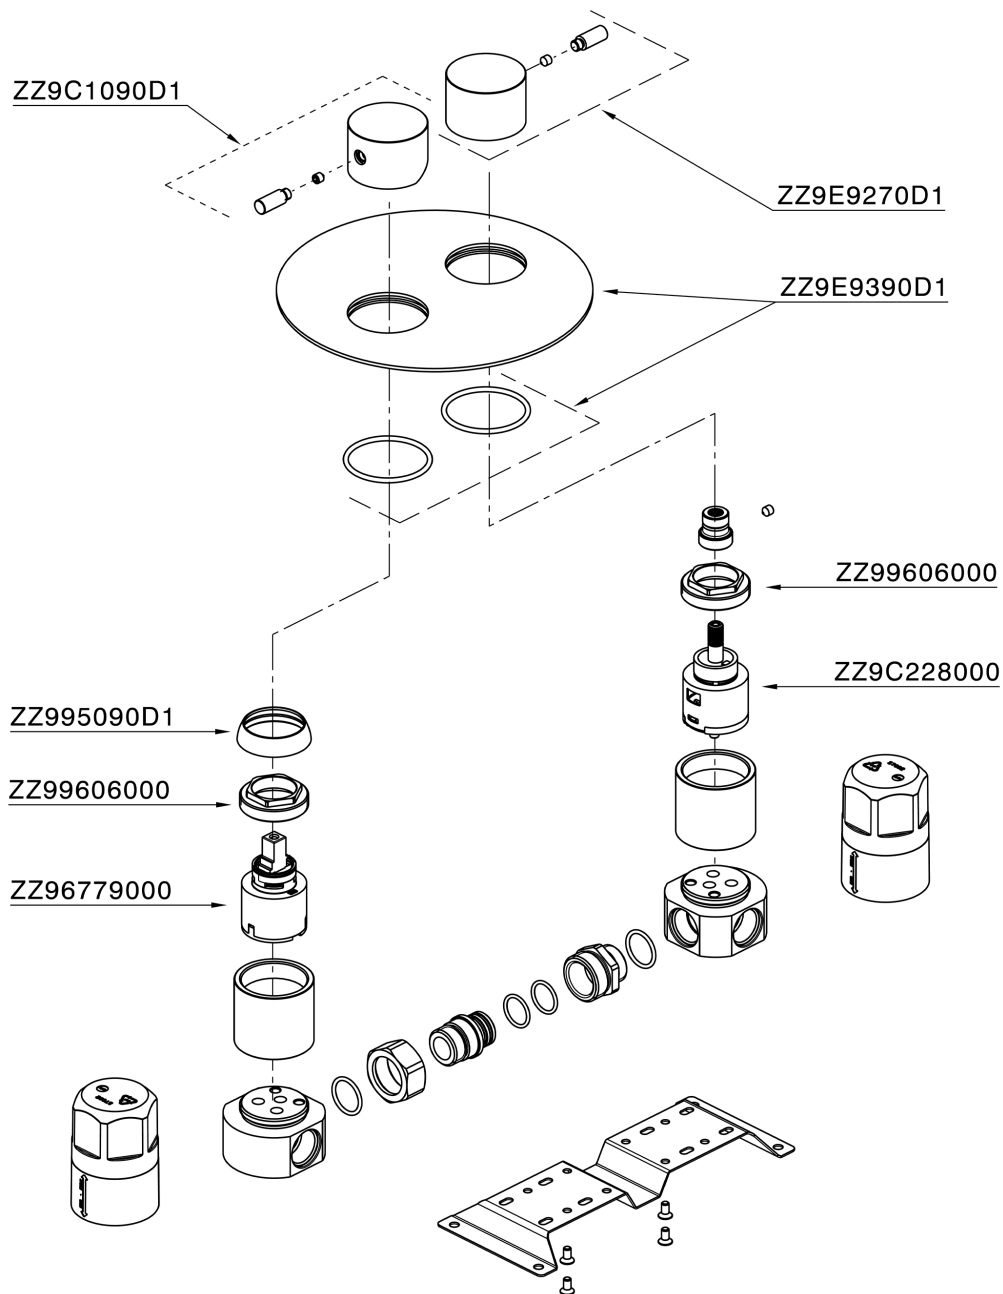

Concealed single lever bath-shower valve LYNOX_LX000213

MODEL **LX000213**

Concealed single lever bath-shower valve, with concealed part, 2-Way rotating diverter, Inox AISI 316L

AVAILABLE FINISHINGS

D1 D1 Brushed Inox

CHARACTERISTICS

Cartridge Spare Parts **ZZ96779000**

35 mm Cartridge

Installation **Concealed**

Concealed single lever bath-shower valve LYNOX_LX000213

LX000213

<https://en.huberitalia.com/concealed-single-lever-bath-shower-valve-lynnox-lx000213>