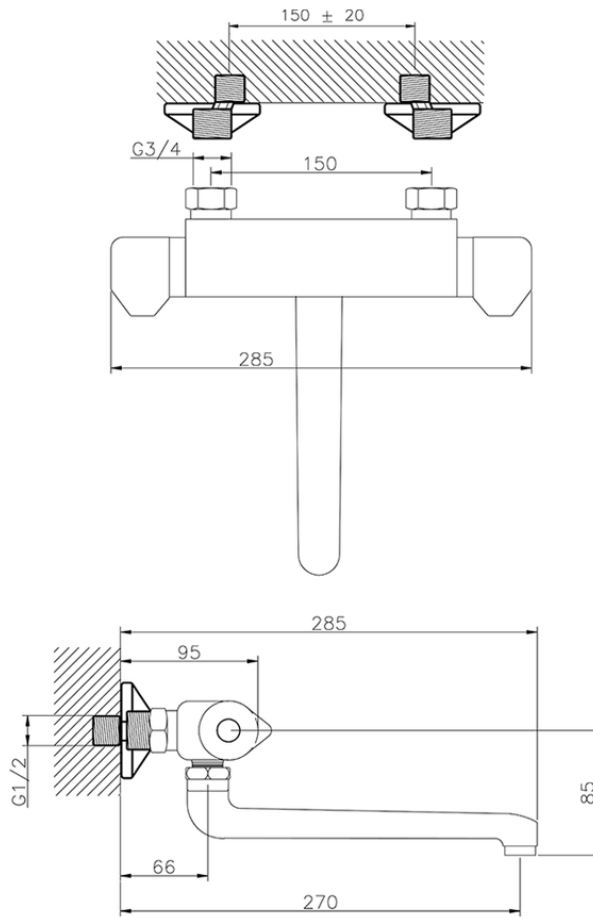

## Wall mounted thermostatic ink mixer CLINIC&TECHNICAL\_CLT70010

CLT70010

<https://en.huberitalia.com/wall-mounted-thermostatic-ink-mixer-clinicttechnical-clt70010>

2024-11-15