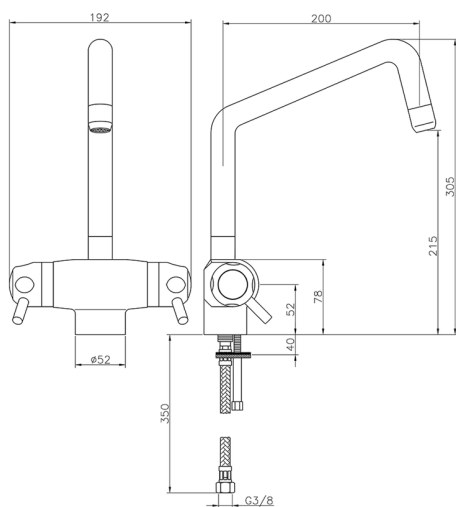

Thermostatic sink mixer THERMO_CPT65010

MODEL **CPT65010**

Thermostatic sink mixer, without pop-up waste, G.3/8" stainless steel flexible hose

AVAILABLE FINISHINGS

CHARACTERISTICS

Cartridge Spare Parts **24.02AB.PL**

12x32 Plus Thermostatic Valve

Thermostatic

The Huber thermostatic is your personal water manager, helping you to handle, control and save water and energy.

2026-06-25