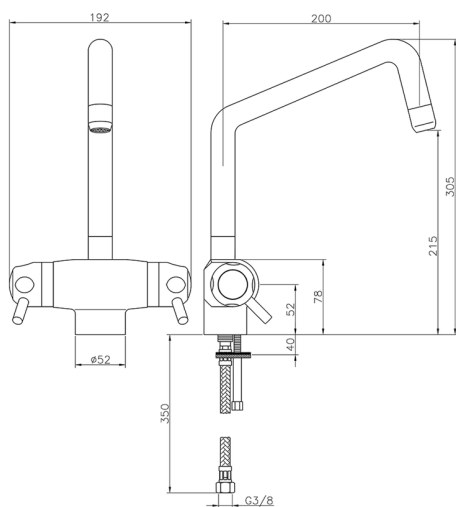

## Thermostatic sink mixer THERMO\_CPT65010

MODEL **CPT65010**

Thermostatic sink mixer, without pop-up waste, G.3/8" stainless steel flexible hose

AVAILABLE FINISHINGS

CHARACTERISTICS

Cartridge Spare Parts **24.02AB.PL**

**12x32 Plus Thermostatic Valve**