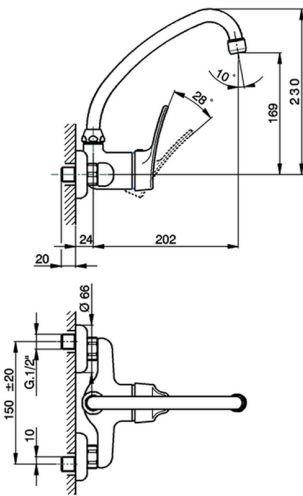

Exposed single lever sink mixer KITCHEN_FU700411

MODEL **FU700411**

Exposed single lever sink mixer, swivel spout

AVAILABLE FINISHINGS

CHARACTERISTICS

Cartridge Spare Parts **ZZ92909000**

43 mm Cartridge

2024-12-21