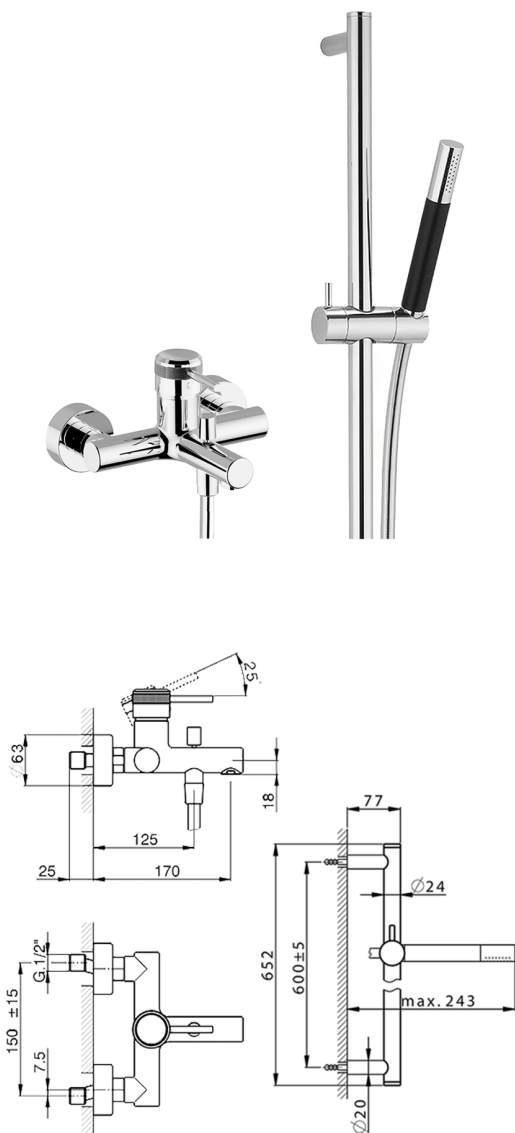

Single lever bath mixer, with shower set CHRONOS_CR000060

MODEL **CR000060**

Single lever bath mixer, with shower set, 60 cm Rail with slide bracket, Brass D.24mm minimalistic one spray handshower, 150 cm SUPREME smooth flexible hose

AVAILABLE FINISHINGS

-  **21** 21 Chrome
-  **2F** 2F Brushed Nickel
-  **2Q** 2Q Black Titanium

CHARACTERISTICS

Cartridge Spare Parts **ZZ95435000**

35 mm Cartridge

2024-12-18