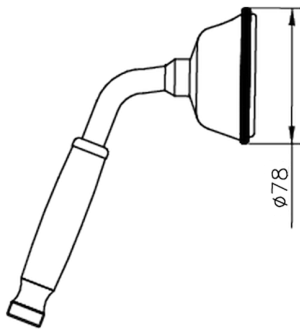

Victorian handshower SHOWER_05.DO.04H.

MODEL **05.DO.04H.**

Victorian handshower, Brass 78 mm one spray

AVAILABLE FINISHINGS

AG AG Antique Gold

BA BA Old Bronze

CR CR Chrome

2W 2W Brushed Gold