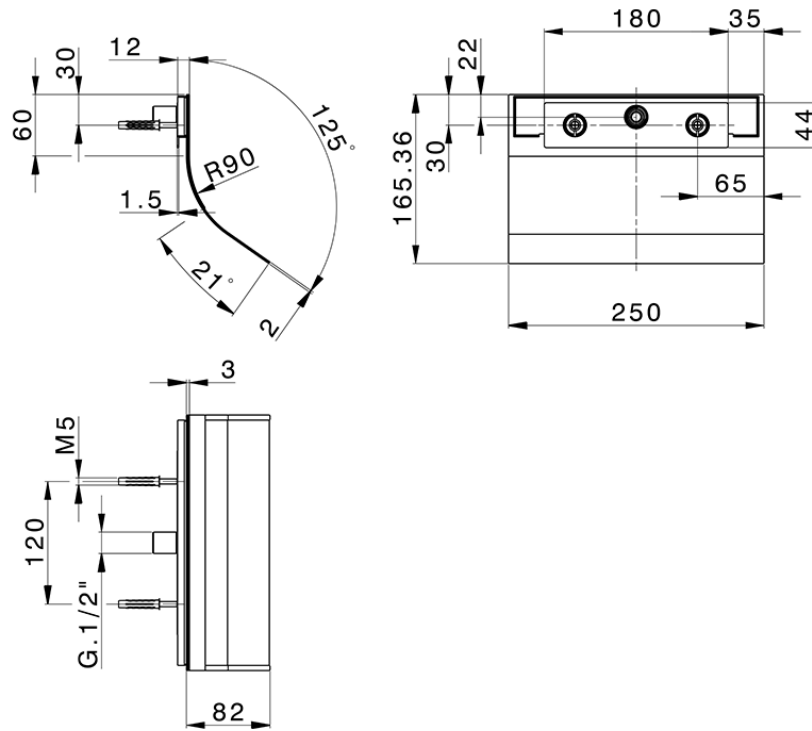

Wall-mounted round waterfall ZEN_ZS129040

ZS129040

<https://en.huberitalia.com/wall-mounted-round-waterfall-zen-zs129040>

2026-06-13