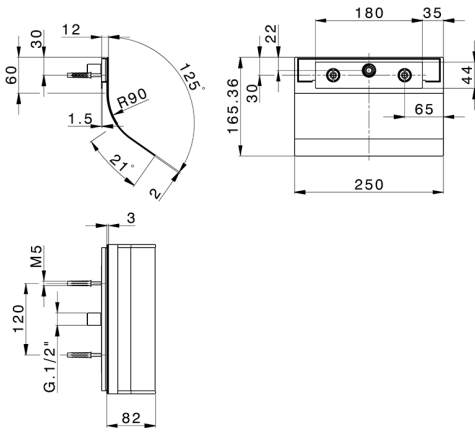

Wall-mounted round waterfall ZEN_ZS129040

MODEL **ZS129040**

Wall-mounted round waterfall, with water outlet, Stainless Steel AISI 304

AVAILABLE FINISHINGS

-  **D1** 40 Matt Black
-  **D2** 4Q Matt White

CHARACTERISTICS