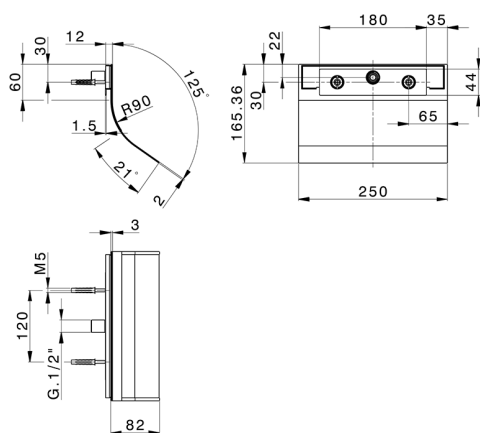

Wall-mounted round waterfall ZEN_ZS129040

MODEL **ZS129040**

Wall-mounted round waterfall, with water outlet, Stainless Steel AISI 304

AVAILABLE FINISHINGS

- **D1** 40 Matt Black
- **D2** 4Q Matt White

CHARACTERISTICS

2026-05-15