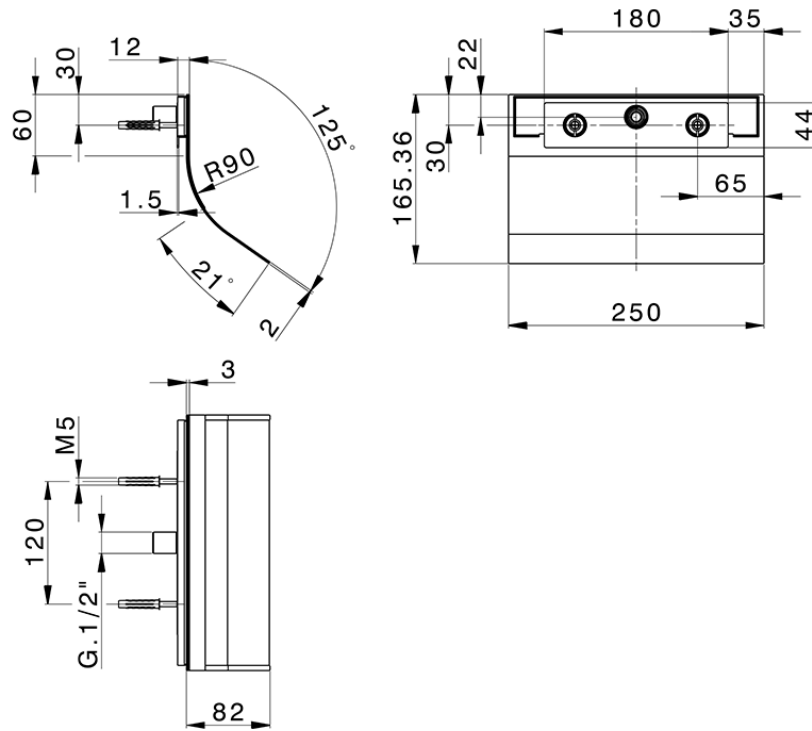

Wall-mounted round waterfall ZEN_ZS129040

ZS129040

<https://en.huberitalia.com/wall-mounted-round-waterfall-zen-zs129040>

2026-05-15