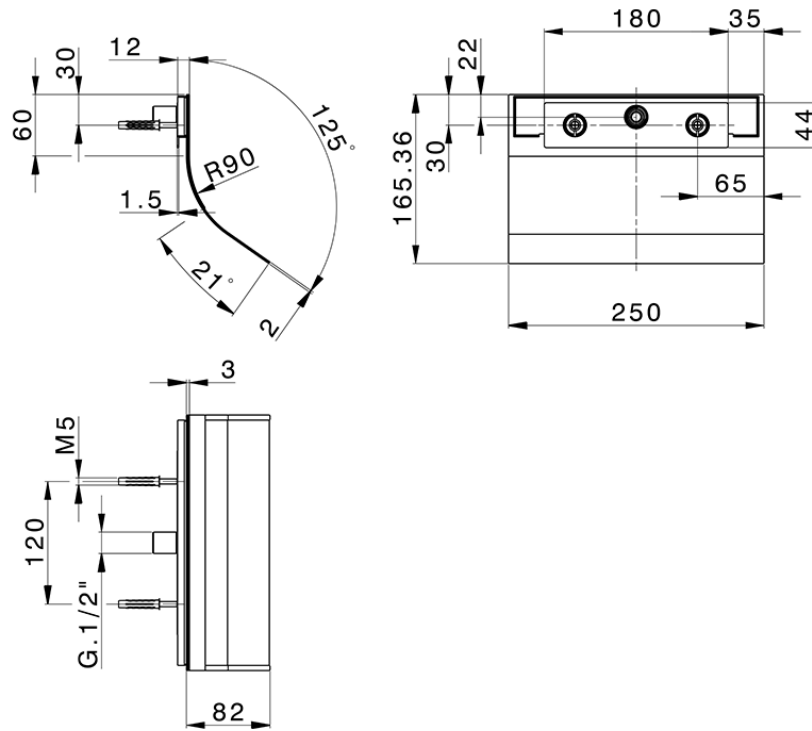

Wall-mounted round waterfall ZEN_ZS129040

ZS129040

<https://en.huberitalia.com/wall-mounted-round-waterfall-zen-zs129040>

2026-06-27