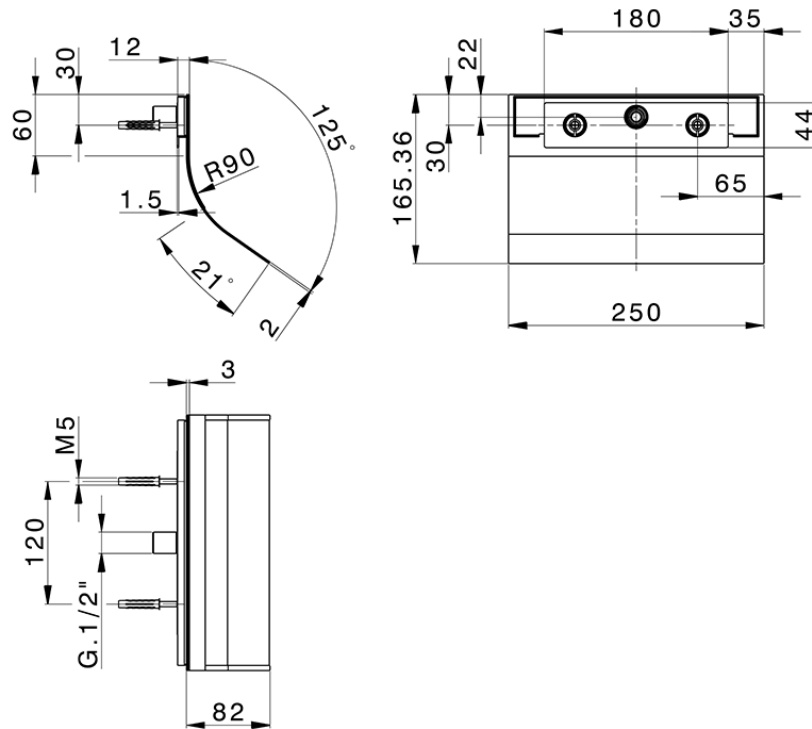

Wall-mounted round waterfall ZEN_ZS129040

ZS129040

<https://en.huberitalia.com/wall-mounted-round-waterfall-zen-zs129040>

2026-04-06