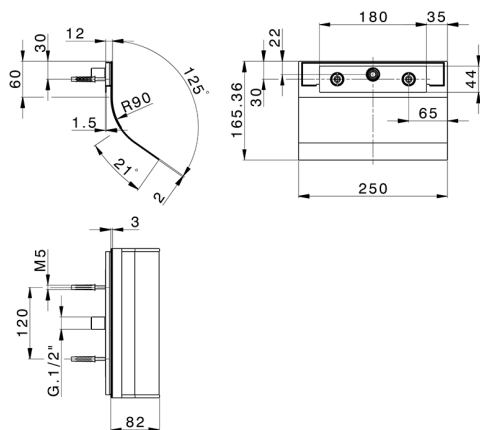

Wall-mounted round waterfall ZEN_ZS129040

MODEL **ZS129040**

Wall-mounted round waterfall, with water outlet, Stainless Steel AISI 304

AVAILABLE FINISHINGS

-  **D1** 40 Matt Black
-  **D2** 4Q Matt White

CHARACTERISTICS