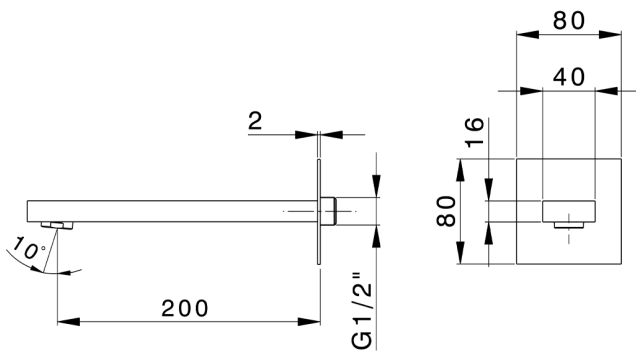

Filler spout NUOVA EGO_NE000240

MODEL **NE000240**

Filler spout, 170 mm length, 1/2" M connection

AVAILABLE FINISHINGS

-  **21** 21 Chrome
-  **2F** 2F Brushed Nickel
-  **40** 40 Matt Black
-  **4Q** 4Q Matt White