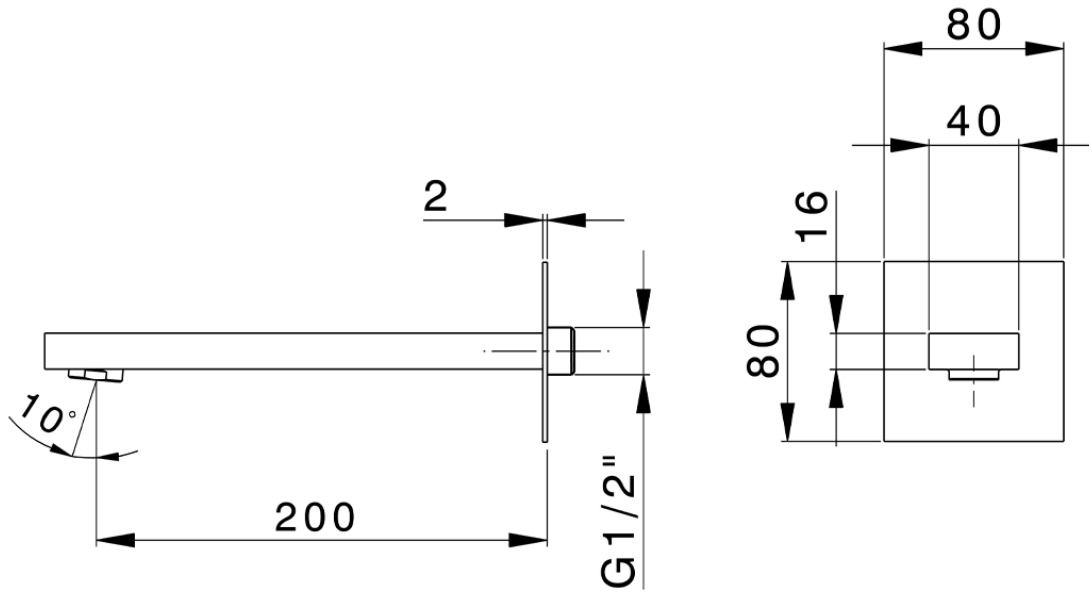

Filler spout NUOVA EGO_NE000240

NE000240

<https://en.huberitalia.com/filler-spout-nuova-ego-ne000240>

2026-04-10