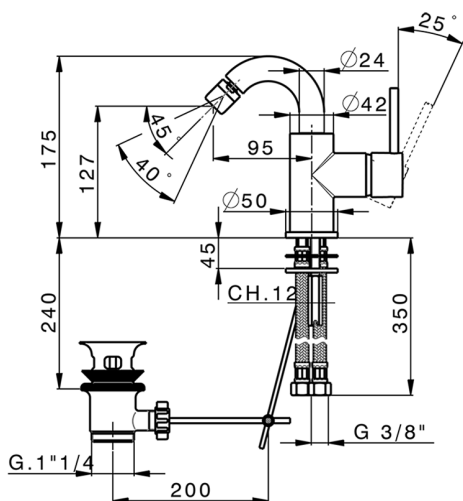

## Single lever bidet mixer EnergySave K2\_K2002555

MODEL **K2002555**

Single lever bidet mixer EnergySave, swivel spout, with 1"1/4 automatic pop-up waste, G.3/8" stainless steel flexible hose

### CHARACTERISTICS

Cartridge Spare Parts **ZZ95409000**

**35 mm Cartridge**

### DeviaStop

The Huber Devia Stop technology allows to adjust the water flow and to direct it to the selected output point (overhead soaker, hand shower, etc).