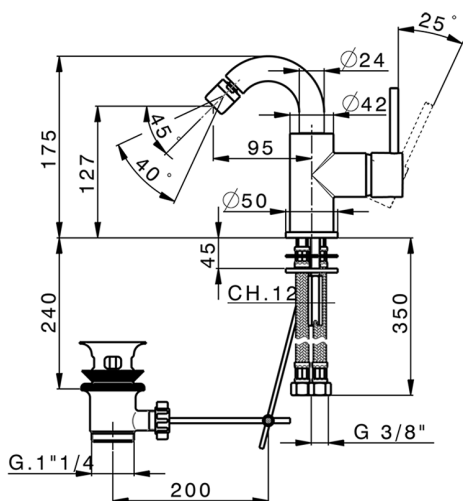

Single lever bidet mixer EnergySave K2_K2002555

MODEL **K2002555**

Single lever bidet mixer EnergySave, swivel spout, with 1"1/4 automatic pop-up waste, G.3/8" stainless steel flexible hose

AVAILABLE FINISHINGS

-  **21** 21 Chrome
-  **26** 26 Old Copper
-  **2F** 2F Brushed Nickel
-  **2W** 2W Brushed Gold
-  **40** 40 Matt Black
-  **4Q** 4Q Matt White

CHARACTERISTICS

Cartridge Spare Parts **ZZ95409000**

35 mm Cartridge

DeviaStop

The Huber Devia Stop technology allows to adjust the water flow and to direct it to the selected output point (overhead soaker, hand shower, etc).

EnergySave

Thanks to the EnergySave device, only cold water will be drawn if the lever is operated in the central position, so that the water heater will not be engaged and no hot water wasted, leading to considerable savings in energy and costs. The temperature can be adjusted by rotating the lever to the left, until the desired temperature is reached.