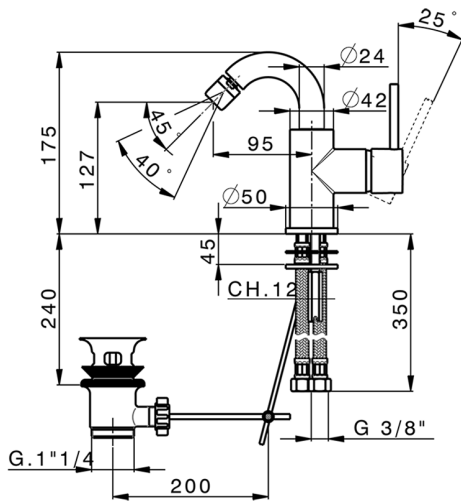

## Single lever bidet mixer EnergySave K2\_K2002555

MODEL **K2002555**

Single lever bidet mixer EnergySave, swivel spout, with 1"1/4 automatic pop-up waste, G.3/8" stainless steel flexible hose

### CHARACTERISTICS

Cartridge Spare Parts **ZZ95409000**

**35 mm Cartridge**

### DeviaStop

The Huber Devia Stop technology allows to adjust the water flow and to direct it to the selected output point (overhead soaker, hand shower, etc).