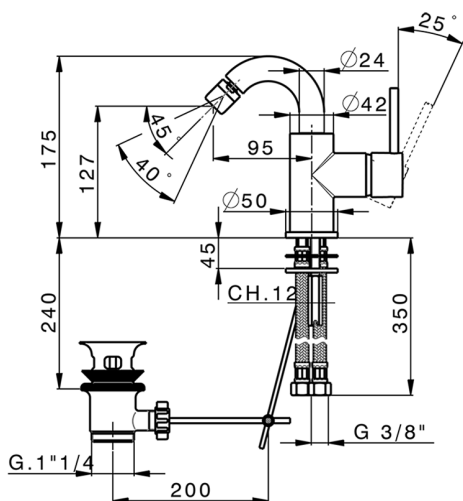

CHARACTERISTICS

Cartridge Spare Parts **ZZ95409000**

35 mm Cartridge

DeviaStop

The Huber Devia Stop technology allows to adjust the water flow and to direct it to the selected output point (overhead soaker, hand shower, etc).

EnergySave

Thanks to the EnergySave device, only cold water will be drawn if the lever is operated in the central position, so that the water heater will not be engaged and no hot water wasted, leading to considerable savings in energy and costs. The temperature can be adjusted by rotating the lever to the left, until the desired temperature is reached.

2026-06-26