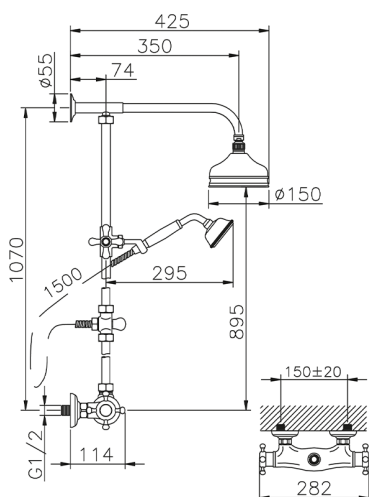

2-function Thermostatic shower set COLUMNS_390.VT01H.

MODEL **390.VT01H.**

2-function Thermostatic shower set, 2-outlet diverter, not adjustable Shower Column, sliding handshower bracket, 78 mm Brass Classic one spray handshower, 150 mm Brass round showerhead, 150 cm Brass flexible hose

AVAILABLE FINISHINGS

-  **AC** AC Satin Brushed Nickel
-  **AG** AG Antique Gold
-  **BA** BA Old Bronze
-  **CR** 2W Brushed Gold

CHARACTERISTICS

Cartridge Spare Parts **24.04A.PP**

8x20 Plus P Thermostatic Valve