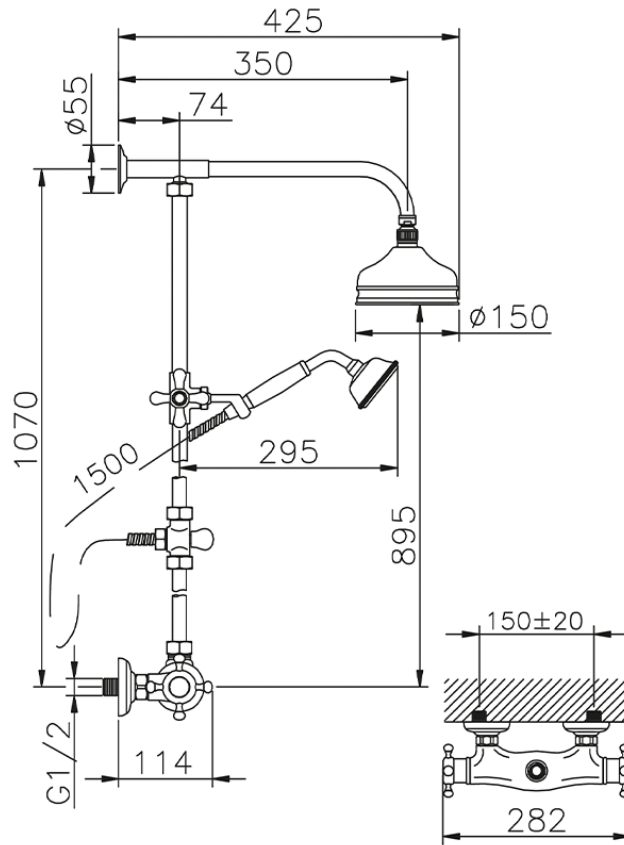

2-function Thermostatic shower set COLUMNS_390.VT01H.

390.VT01H.

<https://en.huberitalia.com/2-function-thermostatic-shower-set-columns-390-vt01h>

2026-04-05