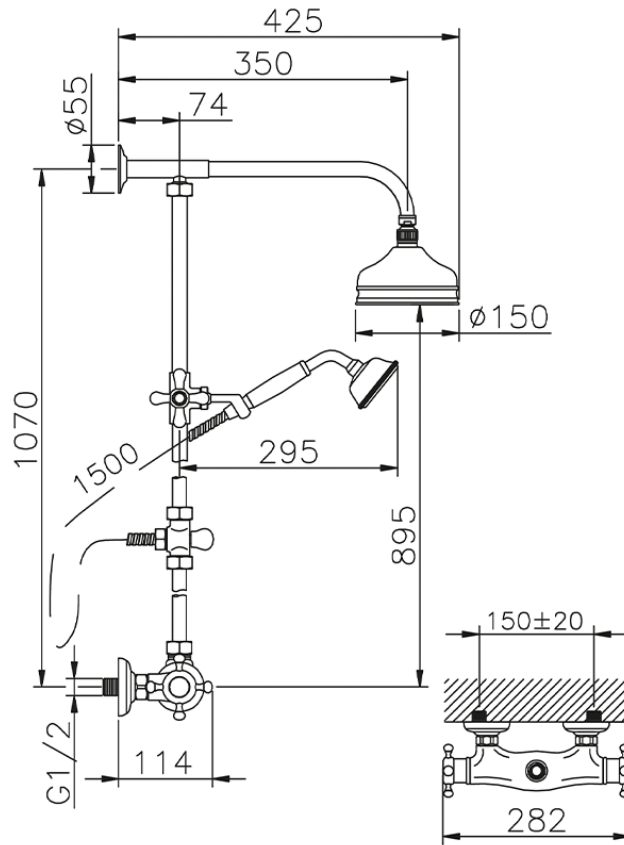

2-function Thermostatic shower set COLUMNS_390.VT01H.

390.VT01H.

<https://en.huberitalia.com/2-function-thermostatic-shower-set-columns-390-vt01h>

2026-06-06