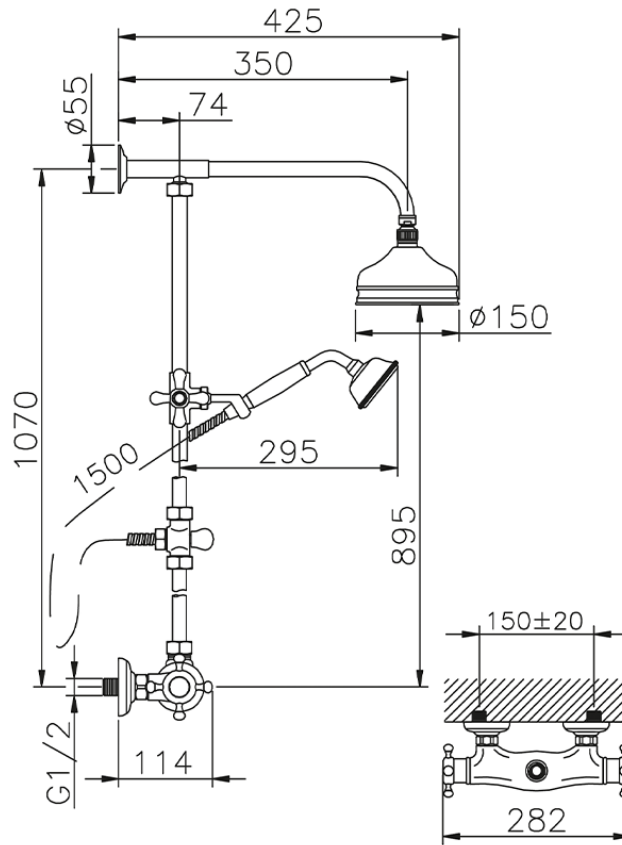

2-function Thermostatic shower set COLUMNS_390.VT01H.

390.VT01H.

<https://en.huberitalia.com/2-function-thermostatic-shower-set-columns-390-vt01h>

2026-05-17