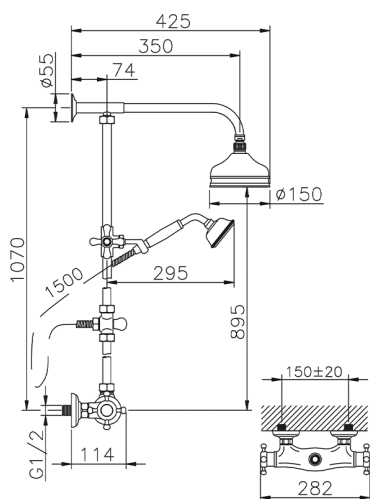

2-function Thermostatic shower set COLUMNS_390.VT01H.

MODEL **390.VT01H.**

2-function Thermostatic shower set, 2-outlet diverter, not adjustable Shower Column, sliding handshower bracket, 78 mm Brass Classic one spray handshower, 150 mm Brass round showerhead, 150 cm Brass flexible hose

AVAILABLE FINISHINGS

-  **AC** AC Satin Brushed Nickel
-  **AG** AG Antique Gold
-  **BA** BA Old Bronze
-  **CR** 2W Brushed Gold

CHARACTERISTICS

Cartridge Spare Parts **24.04A.PP**

8x20 Plus P Thermostatic Valve