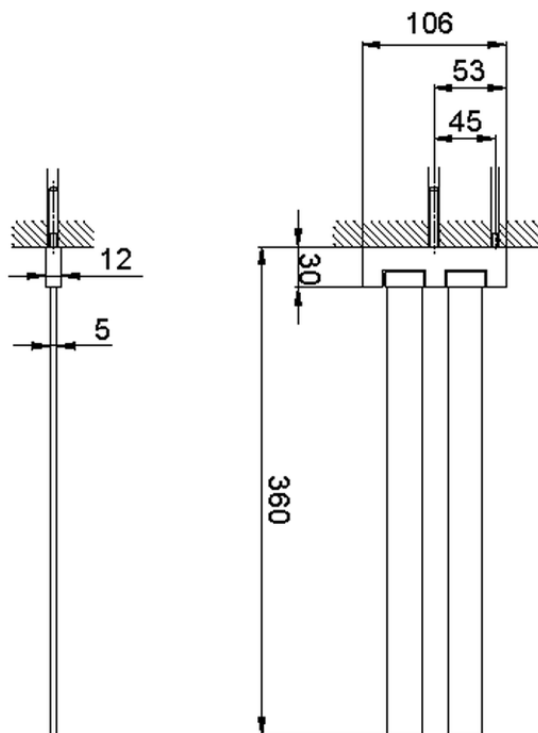

Double towel holder BATHROOM ACCESSORIES_SQ090210

SQ090210

<https://en.huberitalia.com/double-towel-holder-bathroom-accessories-sq090210>

2024-11-24