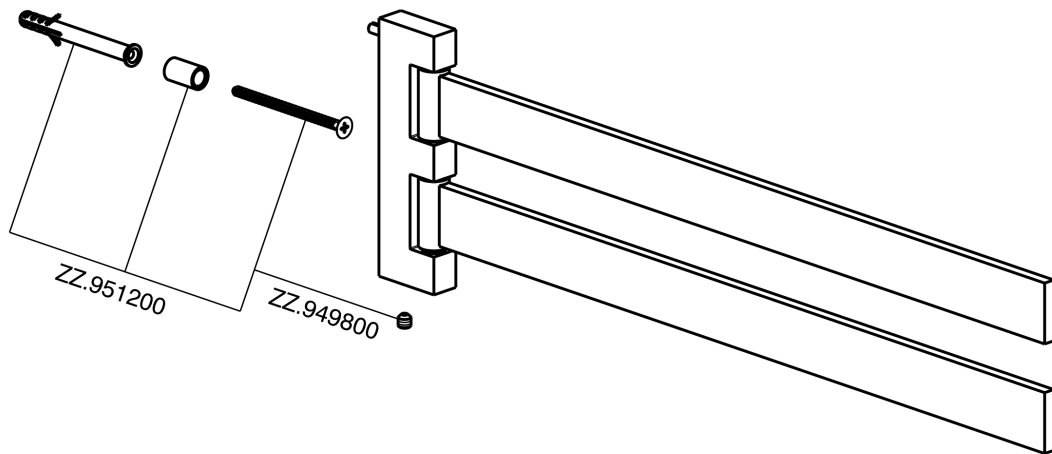

Double towel holder BATHROOM ACCESSORIES_SQ090210

SQ090210

<https://en.huberitalia.com/double-towel-holder-bathroom-accessories-sq090210>

2024-11-21