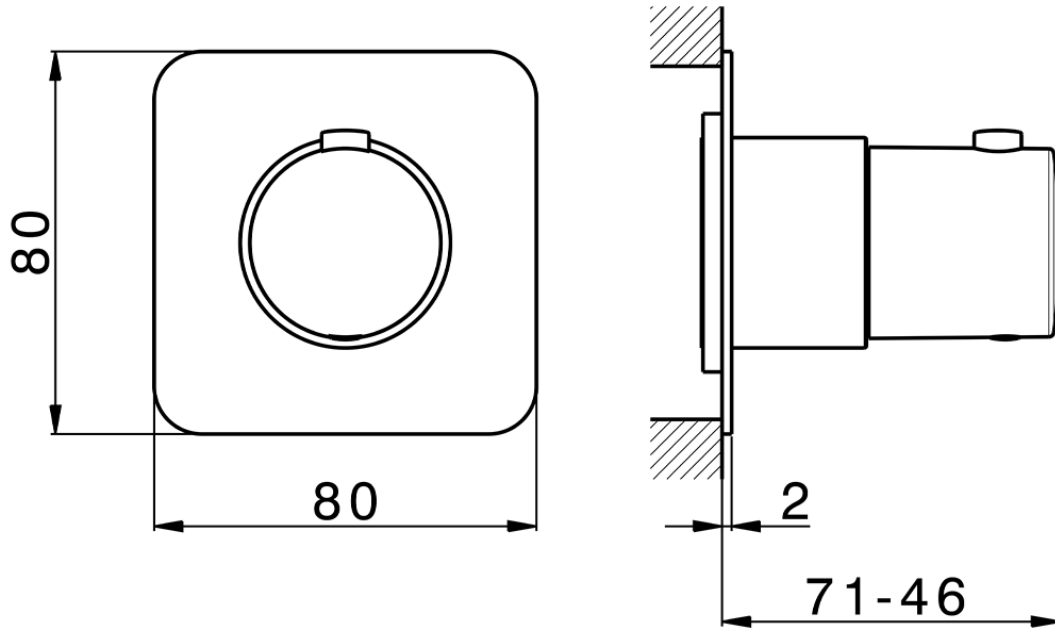

Exposed part for thermostatic concealed valve PUSH&SHOWER_PS0G1020

PS0G1020

<https://en.huberitalia.com/exposed-part-for-thermostatic-concealed-valve-pushshower-ps0g1020>

2026-04-08