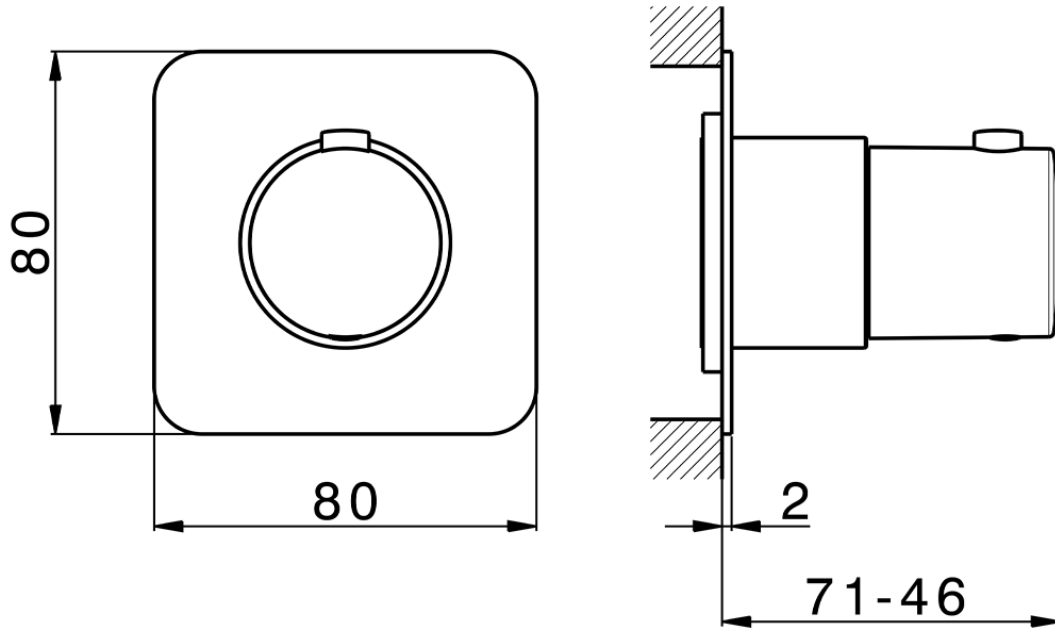

Exposed part for thermostatic concealed valve PUSH&SHOWER_PS0G1020

PS0G1020

<https://en.huberitalia.com/exposed-part-for-thermostatic-concealed-valve-pushshower-ps0g1020>

2026-06-30