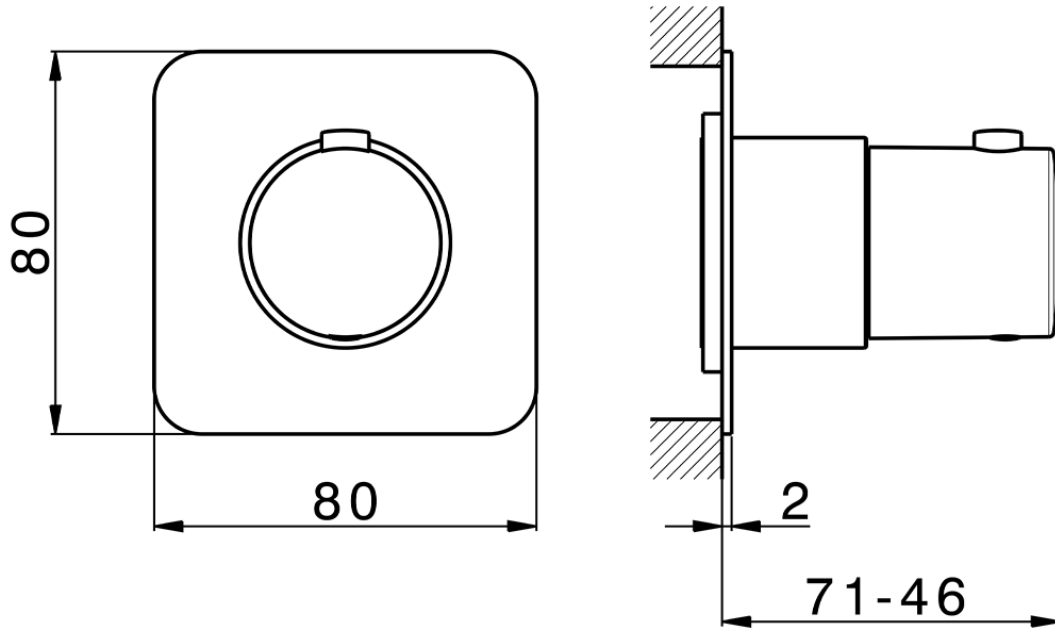

Exposed part for thermostatic concealed valve PUSH&SHOWER_PS0G1020

PS0G1020

<https://en.huberitalia.com/exposed-part-for-thermostatic-concealed-valve-pushshower-ps0g1020>

2026-04-06