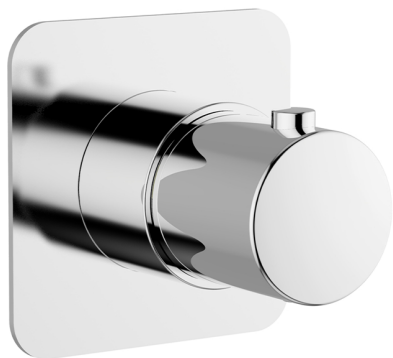

Exposed part for thermostatic concealed valve PUSH&SHOWER_PS0G1020

MODEL **PS0G1020**

Exposed part for thermostatic concealed valve, without concealed valve, 80x80mm rounded plate, for Th. concealed valve with protection guard box

Thermostatic

The Huber thermostatic is your personal water manager, helping you to handle, control and save water and energy.

CHARACTERISTICS

Installation **Concealed**
 Required concealed parts **ZB0G1000**