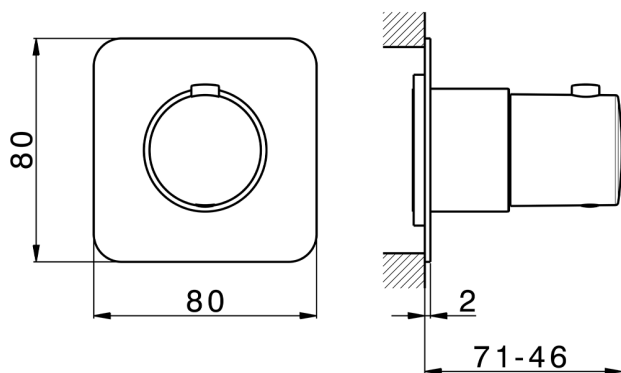

AVAILABLE FINISHINGS

- **21** 21 Chrome
- **24** 24 Gold
- **26** 26 Old Copper
- **2B** 2B Polished Nickel
- **2F** 2F Brushed Nickel
- **2W** 2W Brushed Gold
- **3W** 3W Brushed Black Titanium
- **5G** 5G Rose Gold
- **40** 40 Matt Black