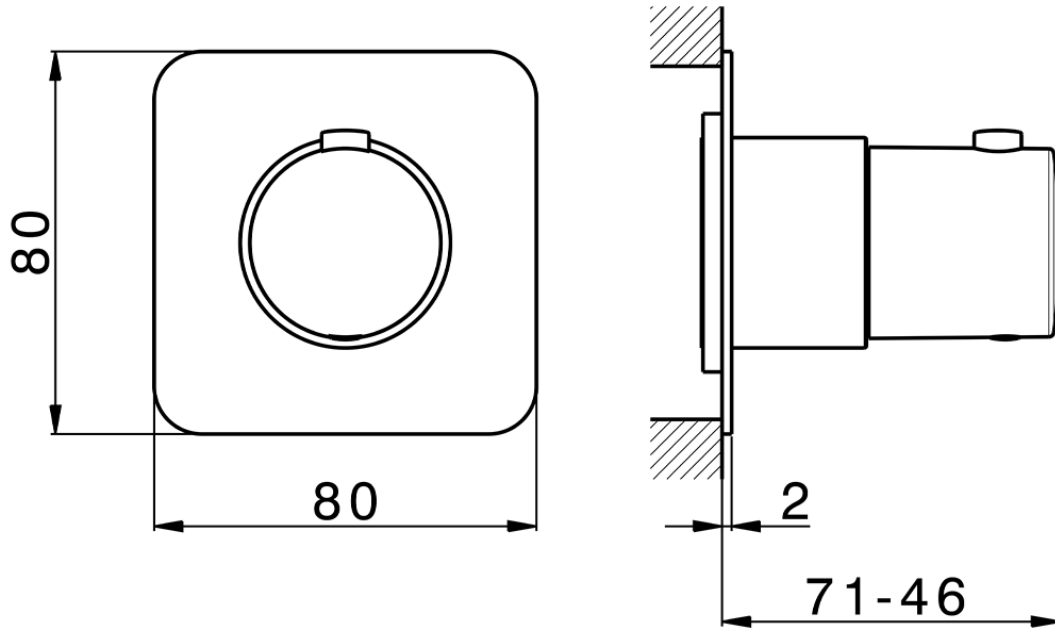

Exposed part for thermostatic concealed valve PUSH&SHOWER_PS0G1020

PS0G1020

<https://en.huberitalia.com/exposed-part-for-thermostatic-concealed-valve-pushshower-ps0g1020>

2026-06-13