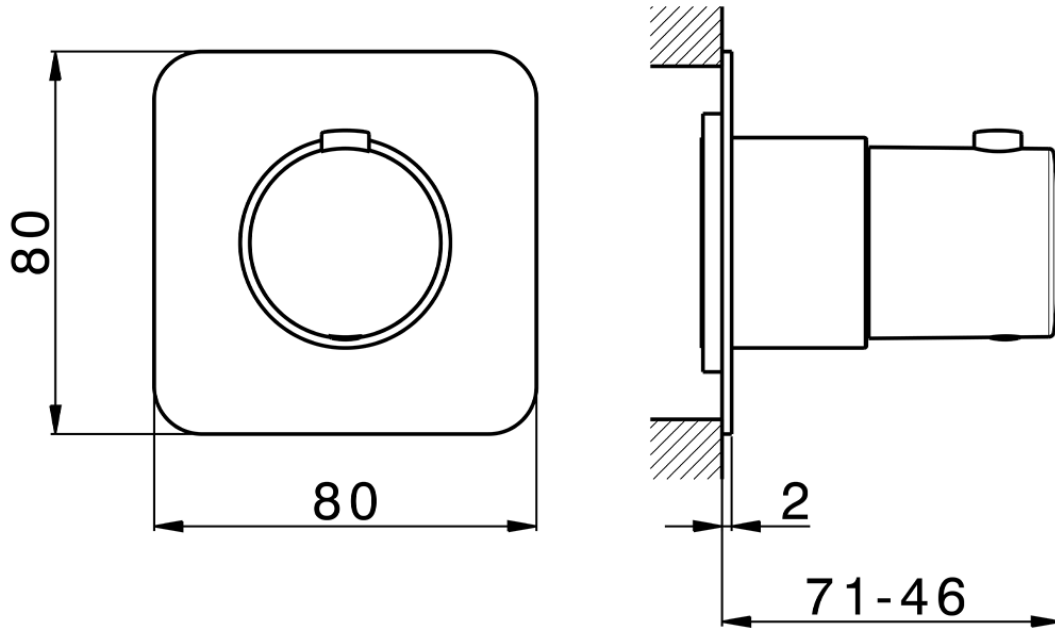

Exposed part for thermostatic concealed valve PUSH&SHOWER_PS0G1020

PS0G1020

<https://en.huberitalia.com/exposed-part-for-thermostatic-concealed-valve-pushshower-ps0g1020>

2026-04-05