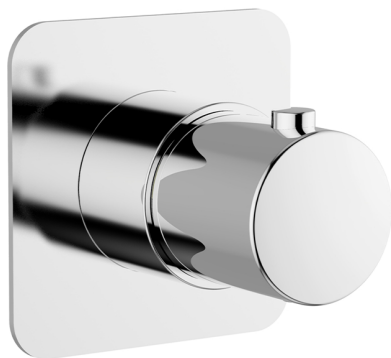

Exposed part for thermostatic concealed valve PUSH&SHOWER_PS0G1020

MODEL **PS0G1020**

Exposed part for thermostatic concealed valve, without concealed valve, 80x80mm rounded plate, for Th. concealed valve with protection guard box

Thermostatic

The Huber thermostatic is your personal water manager, helping you to handle, control and save water and energy.

CHARACTERISTICS

Installation **Concealed**
 Required concealed parts **ZB0G1000**