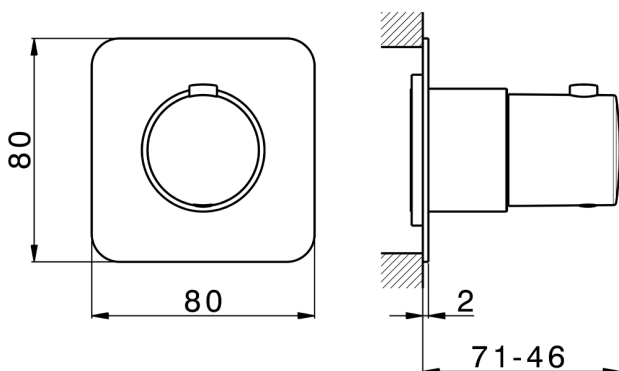

AVAILABLE FINISHINGS

- **21** 21 Chrome
- **24** 24 Gold
- **26** 26 Old Copper
- **2B** 2B Polished Nickel
- **2F** 2F Brushed Nickel
- **2W** 2W Brushed Gold
- **3W** 3W Brushed Black Titanium
- **5G** 5G Rose Gold
- **40** 40 Matt Black