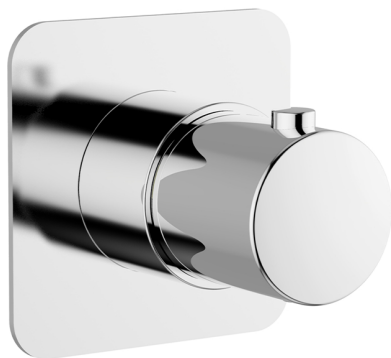

## Exposed part for thermostatic concealed valve PUSH&SHOWER\_PS0G1020

MODEL **PS0G1020**

Exposed part for thermostatic concealed valve, without concealed valve, 80x80mm rounded plate, for Th. concealed valve with protection guard box

### Thermostatic

The Huber thermostatic is your personal water manager, helping you to handle, control and save water and energy.