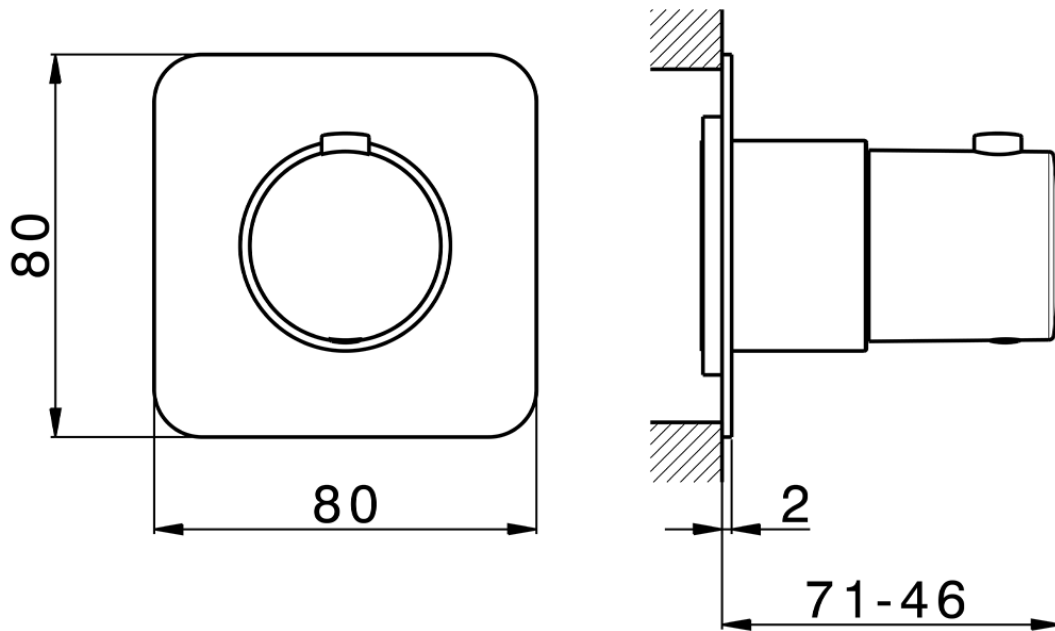

## Exposed part for thermostatic concealed valve PUSH&SHOWER\_PS0G1020

PS0G1020

<https://en.huberitalia.com/exposed-part-for-thermostatic-concealed-valve-pushshower-ps0g1020>

2026-03-18