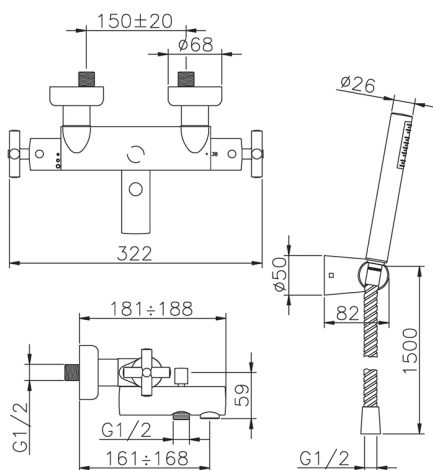

## Thermostatic bath mixer, with shower set SUITE\_SUD27010

MODEL **SUD27010**

Thermostatic bath mixer, with shower set, wall mounted swivel handshower bracket, ABS 27 mm minimalistic one spray handshower, 150 cm Brass flexible hose

### CHARACTERISTICS

Cartridge Spare Parts **24.04A.PP**

**8x20 Plus P Thermostatic Valve**