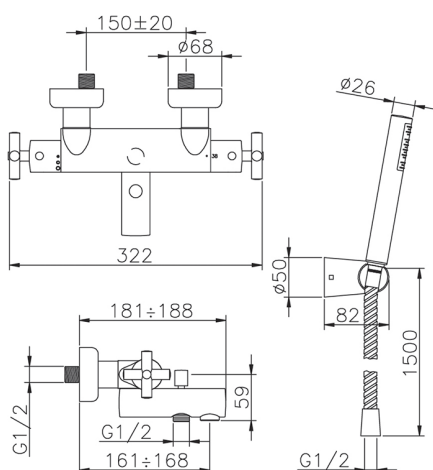

## Thermostatic bath mixer, with shower set SUITE\_SUD27010

MODEL **SUD27010**

Thermostatic bath mixer, with shower set, wall mounted swivel handshower bracket, ABS 27 mm minimalistic one spray handshower, 150 cm Brass flexible hose

### CHARACTERISTICS

Cartridge Spare Parts **24.04A.PP**  
**8x20 Plus P Thermostatic Valve**