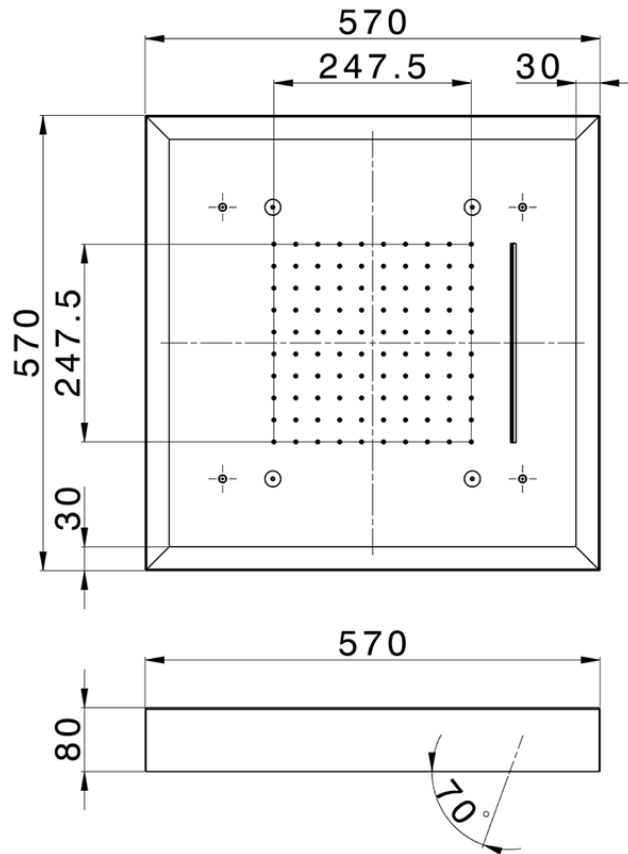

570x570 mm Chromotherapy Ceiling showerhead ZEN_ZS1C0160

ZS1C0160

<https://en.huberitalia.com/570x570-mm-chromotherapy-ceiling-showerhead-zen-zs1c0160>

2024-12-18