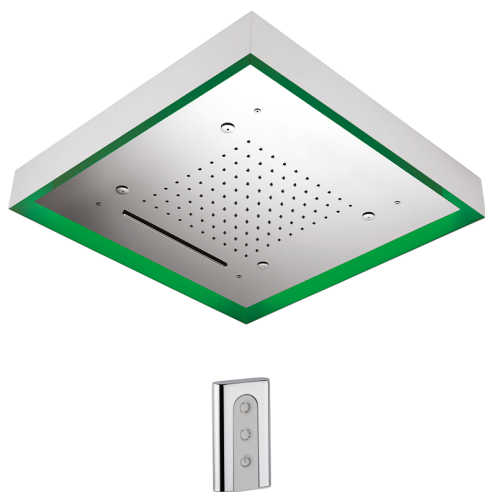

## 570x570 mm Chromotherapy Ceiling showerhead ZEN\_ZS1C0160

MODEL **ZS1C0160**

570x570 mm Chromotherapy Ceiling showerhead, with white cover, rain, spraying, waterfall, chromotherapy functions, wireless control, Stainless Steel AISI 304

### AVAILABLE FINISHINGS

-  **40** 40 Matt Black
-  **4Q** 4Q Matt White
-  **D1** D1 Brushed Inox
-  **D2** D2 Polished Inox