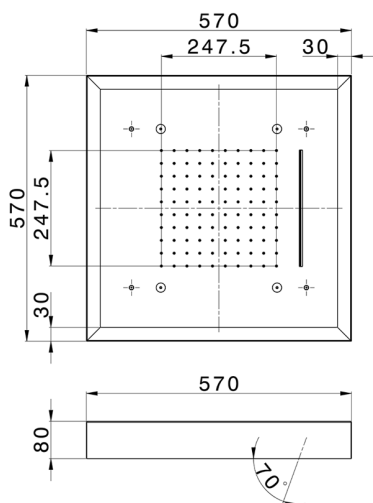

## 570x570 mm Chromotherapy Ceiling showerhead ZEN\_ZS1C0160

MODEL **ZS1C0160**

570x570 mm Chromotherapy Ceiling showerhead, with white cover, rain, spraying, waterfall, chromotherapy functions, wireless control, Stainless Steel AISI 304