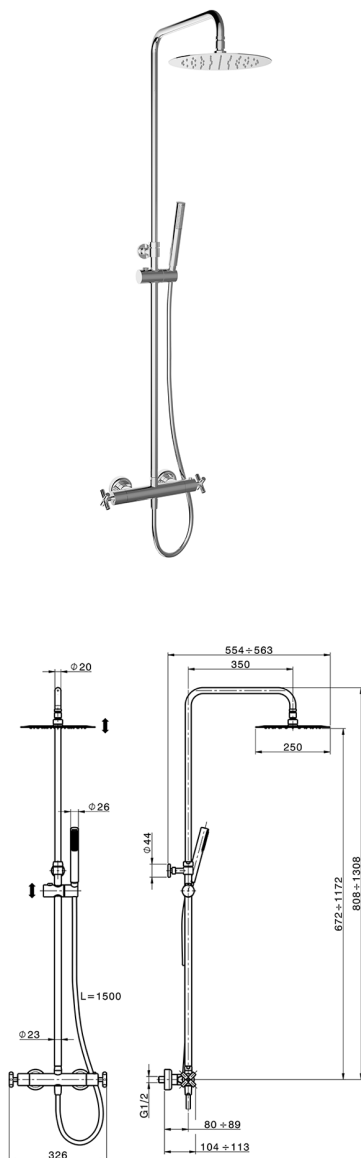

## 2-function Thermostatic shower set COLUMNS\_SUC8201D

MODEL **SUC8201D**

2-function Thermostatic shower set, 2-outlet devia stop, adjustable Riser Column, sliding handshower bracket, 26 mm ABS minimalistic one spray handshower, D.250 mm INOX round showerhead, 150 cm smooth SUPREME Flexible Hose

AVAILABLE FINISHINGS

CHARACTERISTICS

Cartridge Spare Parts **24.04A.PP**

**8x20 Plus P Thermostatic Valve**

### DeviaStop

The Huber Devia Stop technology allows to adjust the water flow and to direct it to the selected output point (overhead soaker, hand shower, etc).