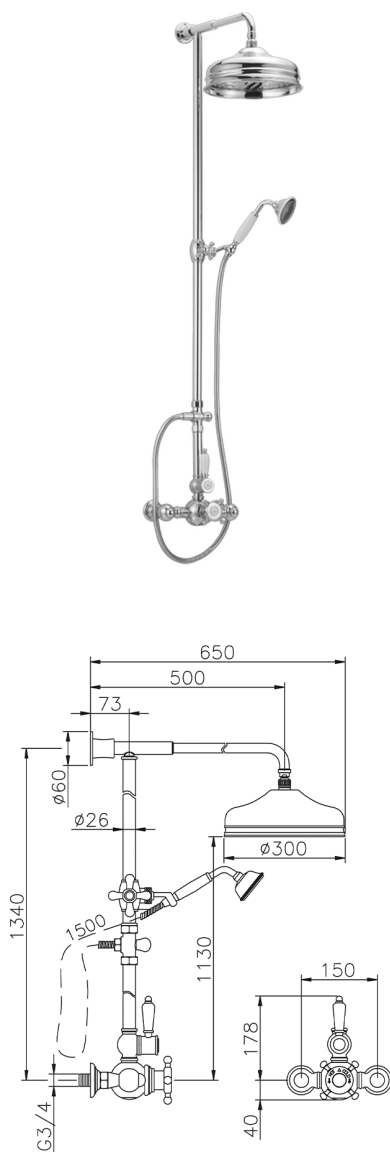

2-function Thermostatic shower set COLUMNS_590.VN31H.

MODEL **590.VN31H.**

2-function Thermostatic shower set, 2-outlet diverter, not adjustable Shower Column, sliding handshower bracket, 78 mm Brass Classic one spray showerhead, 300 mm Brass round headshower, 150 cm Brass flexible hose

AVAILABLE FINISHINGS

-  **AC** AC Satin Brushed Nickel
-  **AG** AG Antique Gold
-  **BA** BA Old Bronze
-  **CR** CR Chrome
-  **2W** 2W Brushed Gold

CHARACTERISTICS

Cartridge Spare Parts **24.04A.PP**

8x20 Plus P Thermostatic Valve