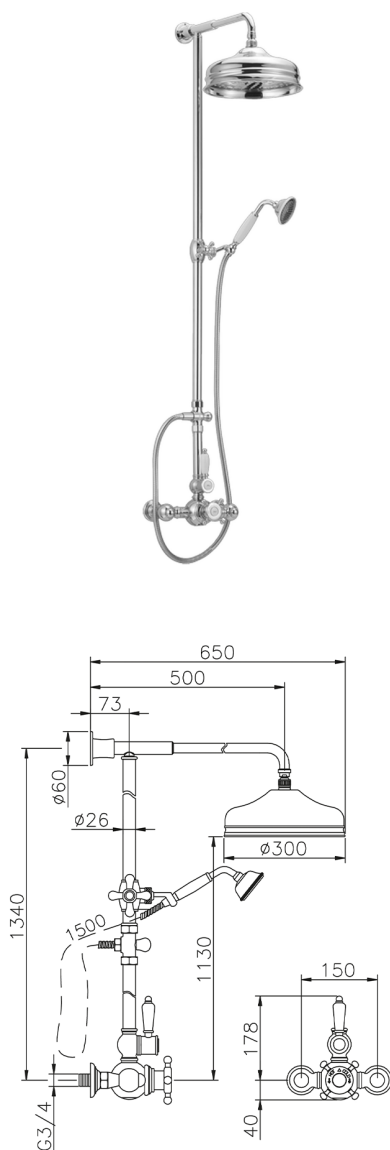

2-function Thermostatic shower set COLUMNS_590.VN31H.

MODEL **590.VN31H.**

2-function Thermostatic shower set, 2-outlet diverter, not adjustable Shower Column, sliding handshower bracket, 78 mm Brass Classic one spray showerhead, 300 mm Brass round headshower, 150 cm Brass flexible hose

AVAILABLE FINISHINGS

-  **AC** AC Satin Brushed Nickel
-  **AG** AG Antique Gold
-  **BA** BA Old Bronze
-  **CR** CR Chrome
-  **2W** 2W Brushed Gold

CHARACTERISTICS

Cartridge Spare Parts **24.04A.PP**
8x20 Plus P Thermostatic Valve