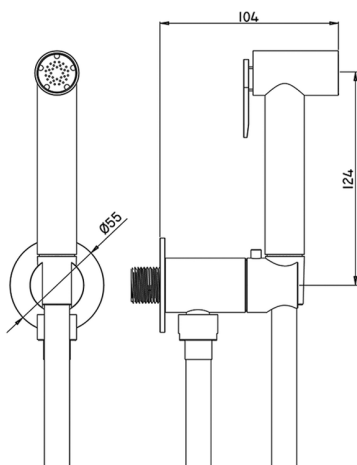

MODEL **TT007925**

Bidet handshower set, round wall bracket, single water opening, brass Bidet handshower, 120 cm PVC flexible hose

AVAILABLE FINISHINGS

CHARACTERISTICS

Bidet handshower