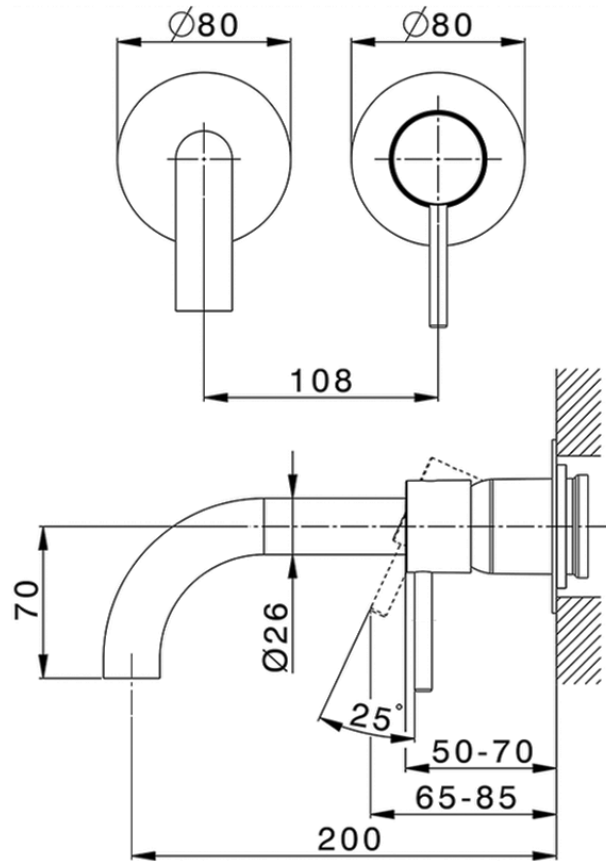

Exposed part for single lever washbasin valve NUOVA KIRUNA\_K200551D

K200551D

<https://en.huberitalia.com/exposed-part-for-single-lever-washbasin-valve-nuova-kiruna-k200551d>

Piastra/Plate/Plaque/Platte/Placa

2-3mm: XX 56-76

10mm: XX 48-68