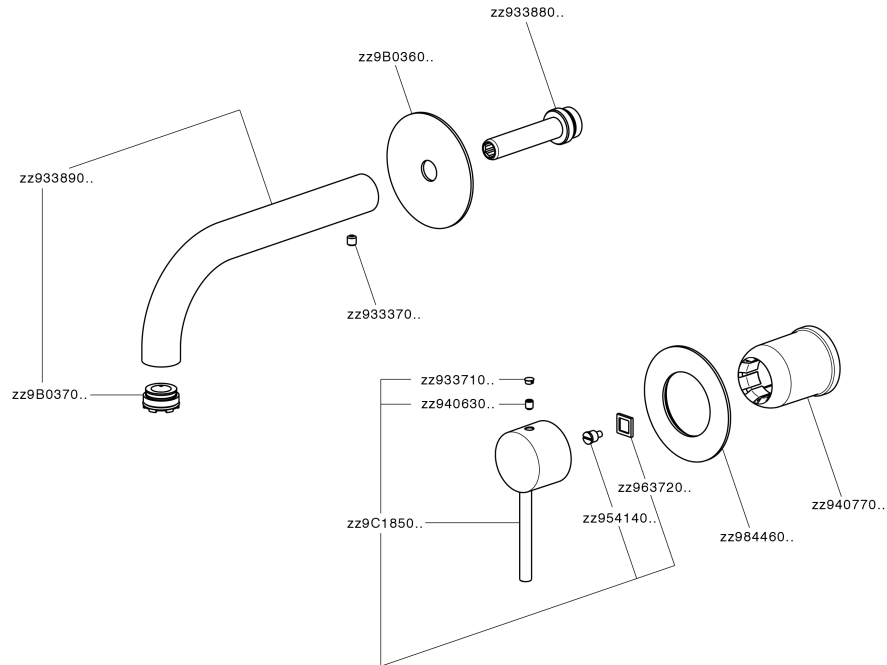

Exposed part for single lever washbasin valve NUOVA KIRUNA_K200551D

K200551D

<https://en.huberitalia.com/exposed-part-for-single-lever-washbasin-valve-nuova-kiruna-k200551d>

Concealed single lever washbasin mixer Easy-Box CONCEALED_ZB002450

ZB002450

<https://en.huberitalia.com/concealed-single-lever-washbasin-mixer-easy-box-concealed-zb002450>

2025-01-05