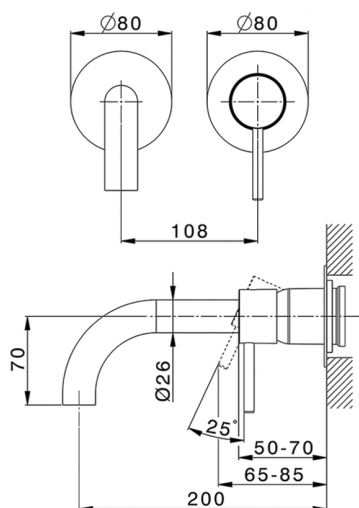

## Exposed part for single lever washbasin valve NUOVA KIRUNA\_K200551D

MODEL **K200551D**

Exposed part for single lever basin mixer, without concealed part, spout L.200 mm, for item Easy-Box ZB002450 and art. ZB025510

## Exposed part for single lever washbasin valve NUOVA KIRUNA\_K20051D

K20051D

<https://en.huberitalia.com/exposed-part-for-single-lever-washbasin-valve-nuova-kiruna-k20051d>

CHARACTERISTICS

Concealed **1**  
Cartridge Spare Parts **ZZ95409000**  
**35 mm Cartridge**

Piastra/Plate/Plaque/Platte/Placa

2-3mm: XX 56-76

10mm: XX 48-68