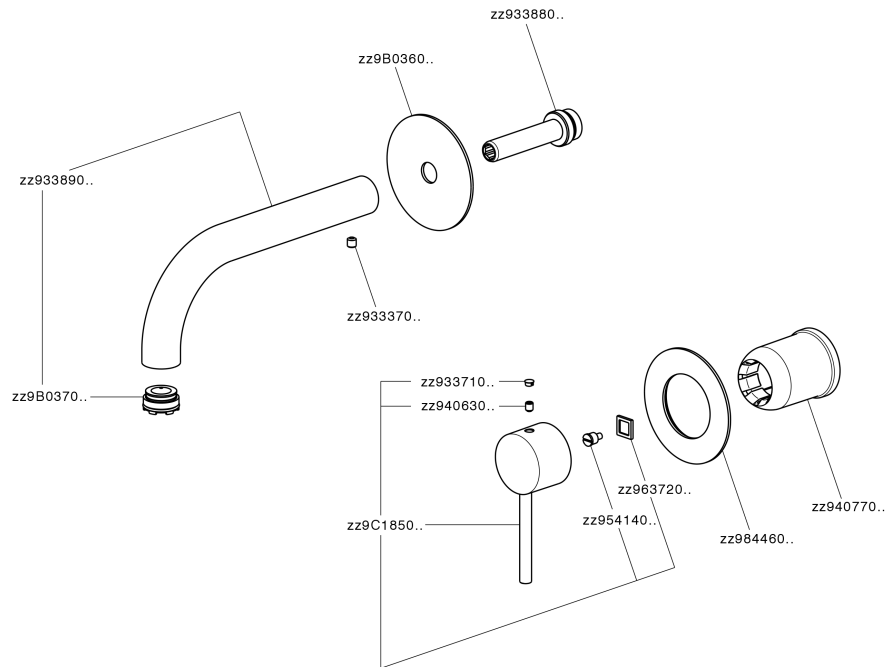

## Exposed part for single lever washbasin valve NUOVA KIRUNA\_K200551D

MODEL **K200551D**

Exposed part for single lever basin mixer, without concealed part, spout L.200 mm, for item Easy-Box ZB002450 and art. ZB025510

## Exposed part for single lever washbasin valve NUOVA KIRUNA\_K20051D

K20051D

<https://en.huberitalia.com/exposed-part-for-single-lever-washbasin-valve-nuova-kiruna-k20051d>

## Concealed single lever washbasin mixer Easy-Box CONCEALED\_ZB002450

MODEL **ZB002450**

Concealed single lever washbasin mixer  
Easy-Box, with protection guard box, without trim kit

AVAILABLE FINISHINGS

CHARACTERISTICS

Concealed **1**  
Cartridge Spare Parts **ZZ95409000**  
**35 mm Cartridge**

Piastra/Plate/Plaque/Platte/Placa

2-3mm: XX 56-76

10mm: XX 48-68