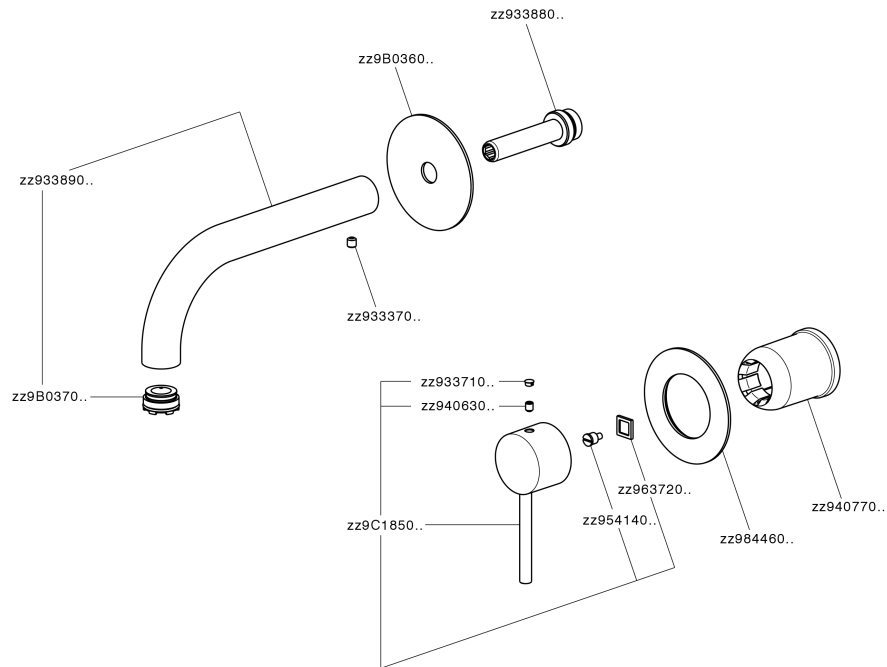

Exposed part for single lever washbasin valve NUOVA KIRUNA_K200551D

K200551D

<https://en.huberitalia.com/exposed-part-for-single-lever-washbasin-valve-nuova-kiruna-k200551d>

Concealed single lever washbasin mixer Easy-Box CONCEALED_ZB002450

ZB002450

<https://en.huberitalia.com/concealed-single-lever-washbasin-mixer-easy-box-concealed-zb002450>

2025-01-05