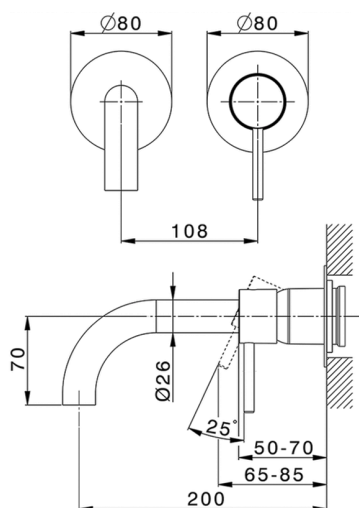

Exposed part for single lever washbasin valve NUOVA KIRUNA_K200551D

MODEL **K200551D**

Exposed part for single lever basin mixer, without concealed part, spout L.200 mm, for item Easy-Box ZB002450 and art.ZB025510

Required concealed parts **ZB002450**

Exposed part for single lever washbasin valve NUOVA KIRUNA_K200551D

K200551D

<https://en.huberitalia.com/exposed-part-for-single-lever-washbasin-valve-nuova-kiruna-k200551d>

Concealed single lever washbasin mixer Easy-Box CONCEALED_ZB002450

MODEL **ZB002450**

Concealed single lever washbasin mixer
Easy-Box, with protection guard box, without trim kit

AVAILABLE FINISHINGS

CHARACTERISTICS

Concealed **1**
Cartridge Spare Parts **ZZ95409000**
35 mm Cartridge

Piastra/Plate/Plaque/Platte/Placa

2-3mm: XX 56-76

10mm: XX 48-68

EcoStop

EcoStop feature limits water flow to approximately 50% of maximum output with one point of resistance on setting. Push slightly past the middle stop only when full water output is required. This will save water up to 50%.