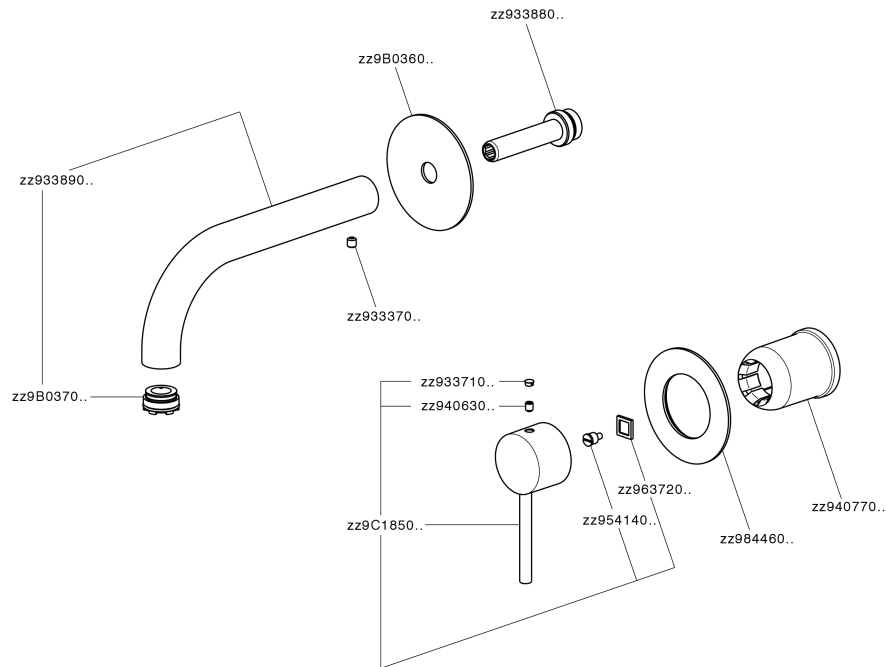

Exposed part for single lever washbasin valve NUOVA KIRUNA_K200551D

MODEL **K200551D**

Exposed part for single lever basin mixer, without concealed part, spout L.200 mm, for item Easy-Box ZB002450 and art.ZB025510

Required concealed parts **ZB002450**

Exposed part for single lever washbasin valve NUOVA KIRUNA_K200551D

K200551D

<https://en.huberitalia.com/exposed-part-for-single-lever-washbasin-valve-nuova-kiruna-k200551d>

Concealed single lever washbasin mixer Easy-Box CONCEALED_ZB002450

MODEL **ZB002450**

Concealed single lever washbasin mixer
Easy-Box, with protection guard box, without trim kit

AVAILABLE FINISHINGS

CHARACTERISTICS

Concealed **1**
Cartridge Spare Parts **ZZ95409000**
35 mm Cartridge

Piastra/Plate/Plaque/Platte/Placa

2-3mm: XX 56-76

10mm: XX 48-68

EcoStop

EcoStop feature limits water flow to approximately 50% of maximum output with one point of resistance on setting. Push slightly past the middle stop only when full water output is required. This will save water up to 50%.